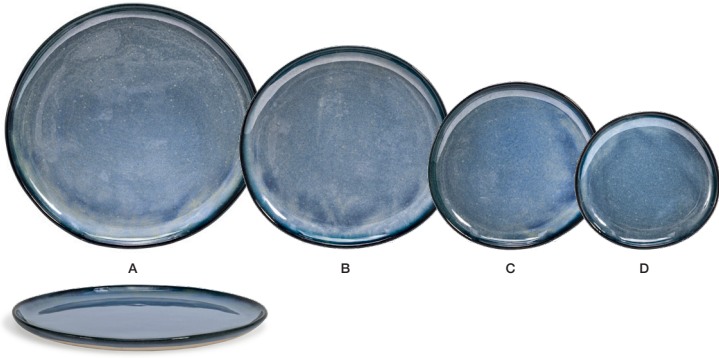

- A 11" Round Artefact® Plate - Indigo 11 dia x .75 Pack 4 DDP068BLP21 **PC**
- B 9" Round Artefact® Plate - Indigo 9 dia x .75 Pack 6 DDP069BLP22
- C 7.5" Round Artefact® Plate - Indigo 7.5 dia x .5 Pack 12 DSP036BLP23
- D 6" Round Artefact® Plate - Indigo 6 dia x .5 Pack 12 DAP082BLP23