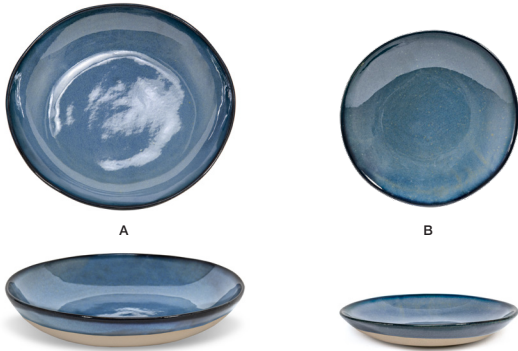

# artefact<sup>®</sup> indigo

Artefact<sup>®</sup> Indigo's earthy blue hues and organic textures are designed to ignite a sense of calm and serenity. Slowly kiln-fired and mindfully created, Indigo's unique porcelain glaze makes a statement you can't resist.

- A 11" Round Artefact® Plate - Indigo 11 dia x .75 Pack 4 DDP068BLP21 **PC**
- B 9" Round Artefact® Plate - Indigo 9 dia x .75 Pack 6 DDP069BLP22
- C 7.5" Round Artefact® Plate - Indigo 7.5 dia x .5 Pack 12 DSP036BLP23
- D 6" Round Artefact® Plate - Indigo 6 dia x .5 Pack 12 DAP082BLP23

- A 13" Oval Artefact® Plate - Indigo 13 x 9 x .75 Pack 4 DOS033BLP21
- B 11" Oval Artefact® Plate - Indigo 11 x 5 x .5 Pack 12 DSP037BLP23

- A 11.25" Round Artefact® Low Bowl - 58oz - Indigo 11.25 dia x 2 Pack 4 DBO194BLP21 **PC**
- B 9.25" Round Artefact® Low Bowl - 24oz - Indigo 9.25 dia x 1.5 Pack 12 DBO162BLP23 **PC**