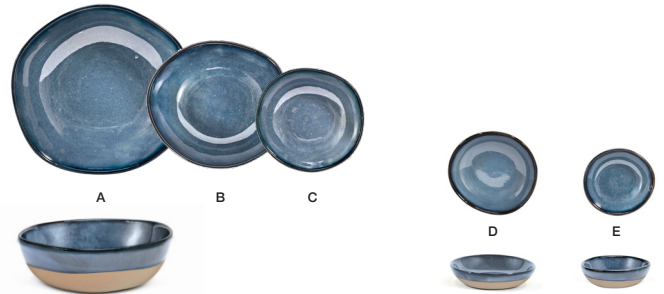

# artefact<sup>®</sup> indigo

Artefact<sup>®</sup> Indigo's earthy blue hues and organic textures are designed to ignite a sense of calm and serenity. Slowly kiln-fired and mindfully created, Indigo's unique porcelain glaze makes a statement you can't resist.

- A 11" Round Artefact® Plate - Indigo 11 dia x .75 Pack 4 DDP068BLP21 **PC**
- B 9" Round Artefact® Plate - Indigo 9 dia x .75 Pack 6 DDP069BLP22
- C 7.5" Round Artefact® Plate - Indigo 7.5 dia x .5 Pack 12 DSP036BLP23
- D 6" Round Artefact® Plate - Indigo 6 dia x .5 Pack 12 DAP082BLP23

- A 13" Oval Artefact® Plate - Indigo 13 x 9 x .75 Pack 4 DOS033BLP21
- B 11" Oval Artefact® Plate - Indigo 11 x 5 x .5 Pack 12 DSP037BLP23

- A 11.25" Round Artefact® Low Bowl - 58oz - Indigo 11.25 dia x 2 Pack 4 DBO194BLP21 **PC**
- B 9.25" Round Artefact® Low Bowl - 24oz - Indigo 9.25 dia x 1.5 Pack 12 DBO162BLP23 **PC**