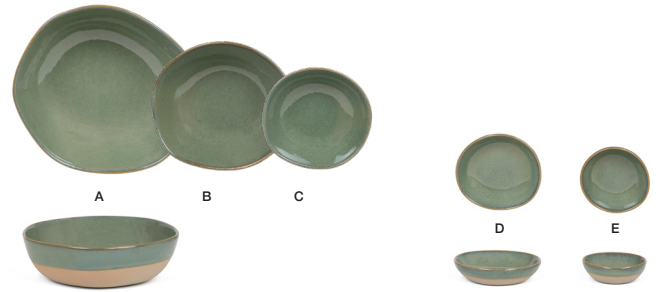

- A 8.75" Round Artefact® Bowl - 48oz - Moss 8.75 dia x 2.75 Pack 4 DBO161GRP21
- B 7" Round Artefact® Bowl - 24oz - Moss 7 dia x 2.25 Pack 6 DBO163GRP22
- C 5.25" Round Artefact® Bowl - 11oz - Moss 5.25 dia x 1.75 Pack 12 DBO164GRP23
- D 3.5oz Round Artefact® Ramekin - Moss 4 dia x 1 Pack 12 DSD070GRP23
- E 2oz Round Artefact® Ramekin - Moss 3.25 dia x 1 Pack 12 DSD071GRP23