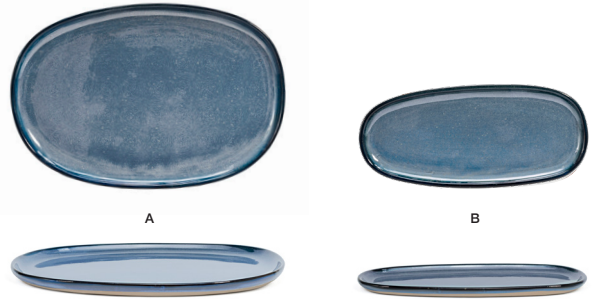

- A 16oz Artefact® Mug - Moss 4.25 dia x 5.5 x 3.25 Pack 12 DMU027GRP23
- B 11oz Artefact® Cup/Mug - Moss 3.75 dia x 5.5 x 3 Pack 12 DMU026GRP23
- C 6" Round Artefact® Saucer - Moss 6 dia x .5 Pack 12 DCS064GRP23
- D 3oz Artefact® Cup - Moss 2.5 dia x 3.5 x 2 Pack 12 DCS069GRP23
- E 4.5" Artefact® Saucer - Moss 4.5 dia x .25 Pack 12 DCS070GRP23

- A 8oz Artefact® Pourer - Moss 3 x 3 x 3.75 Pack 12 TCR019GRP23
- B 4oz Artefact® Pourer - Moss 2.25 x 2.25 x 3 Pack 12 TCR018GRP23
- C 4" x 3" Artefact® Holder - Moss 4 x 3 x 2 Pack 6 TSH010GRP22
- D Artefact® Salt & Pepper Shaker - Moss 2 x 2 x 3 Pack 6 TSP105GRP22

- A 11" Round Artefact® Plate - Indigo 11 dia x .75 Pack 4 DDP068BLP21 **PC**
- B 9" Round Artefact® Plate - Indigo 9 dia x .75 Pack 6 DDP069BLP22
- C 7.5" Round Artefact® Plate - Indigo 7.5 dia x .5 Pack 12 DSP036BLP23
- D 6" Round Artefact® Plate - Indigo 6 dia x .5 Pack 12 DAP082BLP23