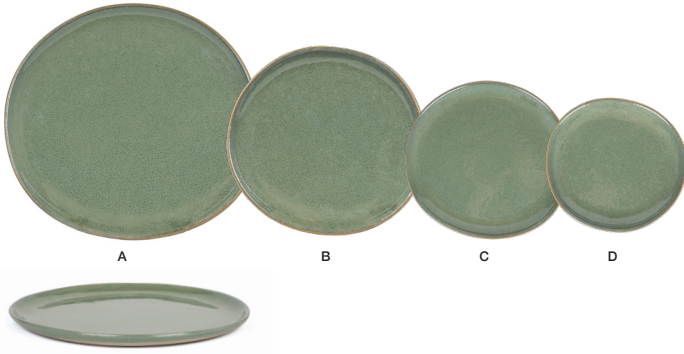

# artefact<sup>®</sup> moss

Inspired by nature, Artefact<sup>®</sup> Moss combines the hand-thrown feel of pottery, commercial-grade color body porcelain, and reactive glaze for maximum durability and style. Predominantly rich green with blue and amber undertones, Artefact<sup>®</sup> Moss offers a cool, organic look that accentuates the freshness of any dish and pairs perfectly with other collections.