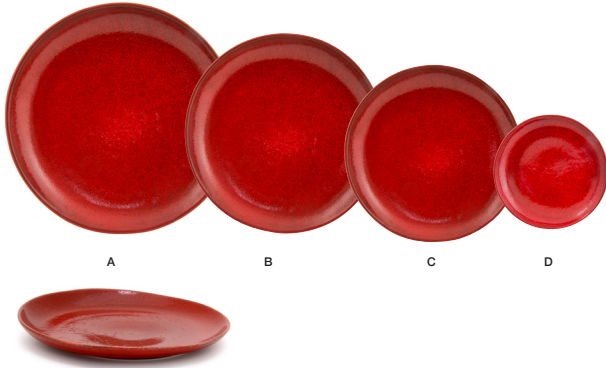

A	11" Round Kiln® Plate - Chili	11 dia x 1.75	Pack 6	DOSU29RDP22 PC
B	10" Round Kiln® Plate - Chili	10 dia x 1.5	Pack 6	DDPU61RDP22
C	8" Round Kiln® Plate - Chili	8 dia x 1.5	Pack 12	DSPU31RDP23
D	6" Round Kiln® Plate - Chili	6 dia x 1	Pack 12	DAPU76RDP23