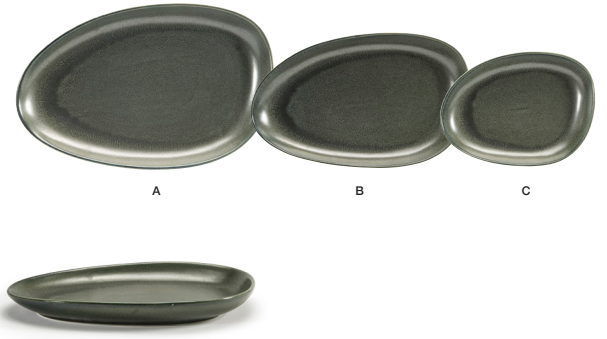

A	7" Oval Kiln® Bowl - 28oz - Pepper	7 x 6.25 x 2.75	Pack 6	DBO153BKP22
B	6" Round Kiln® Bowl - 21oz - Pepper	6 dia x 2.75	Pack 12	DBO143BKP23
C	5" Round Kiln® Bowl - 10oz - Pepper	5 dia x 2.5	Pack 12	DBO142BKP23

A	4" Round Kiln® Bowl - 7oz - Pepper	4 dia x 2.25	Pack 12	DBO141BKP23
B	4oz Kiln® Ramekin - Pepper	4 x 3.5 x 1.5	Pack 12	ASC124BKP23
C	1.5oz Kiln® Ramekin - Pepper	2.75 dia x 1.5	Pack 12	ASC123BKP23

A	10oz Kiln® Cup - Pepper	3.75 dia x 3	Pack 12	DCS146BKP23
	6" Round Kiln® Saucer - Pepper	6 dia x 1	Pack 12	DCS147BKP23
B	3oz Kiln® Cup - Pepper	3 dia x 2	Pack 12	DCS158BKP23
	4.75" Round Kiln® Saucer - Pepper	4.75 dia x .75	Pack 12	DCS159BKP23

kiln[®]
sage

NEW!

A	11" Round Kiln® Plate - Sage	11 dia x 1.75	Pack 6	DOS□29DGP22	PC
B	10" Round Kiln® Plate - Sage	10 dia x 1.5	Pack 6	DDP□61DGP22	
C	8" Round Kiln® Plate - Sage	8 dia x 1.5	Pack 12	DSP□31DGP23	
D	6" Round Kiln® Plate - Sage	6 dia x 1	Pack 12	DAP□76DGP23	