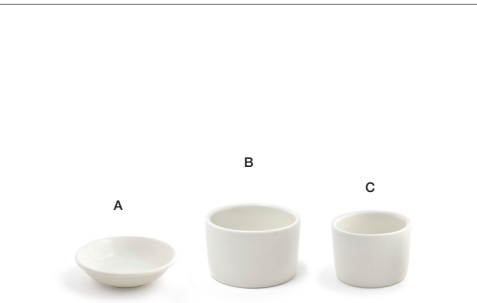

A 3" Round Catalyst® Dish - 1 oz pack 12 **DSD018BEP23**
3 dia x .75 in
7.6 dia x 1.9 cm, 30 ml

B 6 oz Round Catalyst® Canvas® Ramekin pack 12 **ASC014BEP13**
3.25 dia x 2 in
8.4 dia x 5.1 cm, 177 ml

C 2 oz Round Catalyst® Canvas® Ramekin pack 12 **ASC012BEP13**
2.25 dia x 1.75 in
5.8 dia x 4.2 cm, 60 ml