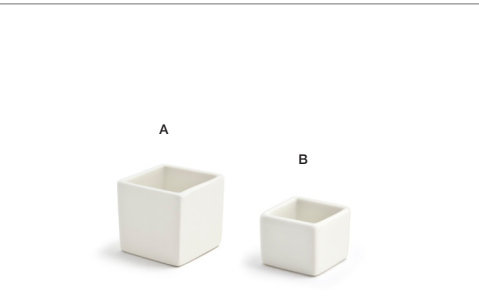

A 3 oz Square Catalyst® Canvas® Ramekin pack 12 **ASC015BEP23**
2 sq x 2 in
5.1 sq x 4.9 cm, 89 ml

B 1 oz Square Catalyst® Canvas® Ramekin pack 24 **DSD034BEP24**
1.5 sq x 1.25 in
4 sq x 3 cm, 30 ml