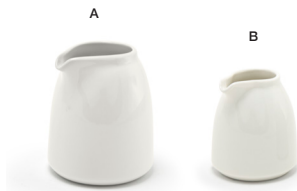

- **A 9 oz Catalyst® Sumo Pourer** pack 12 **TCR008BEP23**
  3.25 dia x 3.75 in | 8 dia x 9.3 cm, 266 ml
- **B 4 oz Catalyst® Sumo Pourer** pack 12 **TCR007BEP23**
  2.5 dia x 3 in | 6.6 dia x 7.8 cm, 118 ml

- **6 oz Catalyst® Mod® Pourer** pack 12 **TCS004BEP23**
  2.75 dia x 3.25 in
  7.2 dia x 8 cm, 177 ml