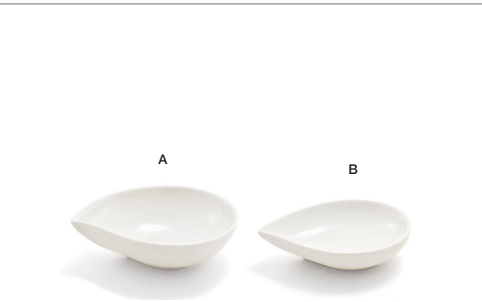

**12 oz Catalyst® Stacking Mug**  
4.75 x 3.25 x 4 in  
12 x 8.4 x 9.9 cm, 355 ml  
pack 12  
**DMU028BEP23**  
**Mg NEW**

# Universal Catalyst® Accessories

**16 oz Catalyst® Monaco Gravy Boat**  
7 x 4.25 x 2.75 in  
17.5 x 11 x 7.1 cm, 473 ml  
pack 4  
TGB003BEP21

**3.5" Square Catalyst® Mod® Bowl - 7 oz**  
3.5 sq x 2.25 in  
8.9 sq x 5.6 cm, 207 ml  
pack 12  
DBO047BEP23

**9.5" Triple Catalyst® Mod® Bowl - 12 oz**  
9.5 x 3.5 x 2 in  
24.4 x 8.7 x 4.9 cm, 355 ml  
pack 6  
BBO008BEP22

**A 5 oz Teardrop Catalyst® Ramekin** pack 12 **DBO071BEP23**  
5.25 x 4.25 x 1.5 in  
13.2 x 10.9 x 3.8 cm, 150 ml