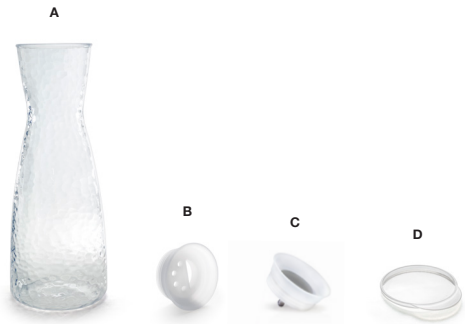

A 16 oz Drinkwise® Hammered Highball - Clear pack 12 **AHB007CLT23**
h6 | t3.75 | b2.5 | m3.75 in
h15 | t9.3 | b6.2 | m9.3 cm, 473 ml

B 14 oz Drinkwise® Hammered Rocks - Clear pack 12 **ADO004CLT23**
h5 | t3.75 | b2.5 | m3.75 in
h12.5 | t9.7 | b6.5 | m9.7 cm, 414 ml

C 10 oz Drinkwise® Hammered Rocks - Clear pack 12 **ADO006CLT23**
h4.25 | t3.25 | b2.25 | m3.25 in
h11 | t8.5 | b5.7 | m8.5 cm, 296 ml

D 7 oz Drinkwise® Hammered Rocks pack 12 **ADO009CLT23**
h3.75 | t3 | b2 | m3 in
h9.8 | t7.7 | b5.2 | m7.7 cm, 207 ml

h = height | t = top | b = base | m = max

- **A 38 oz Drinkwise® Hammered Carafe** pack 6 **ACF003CLT22**
  h10 | t2.75 | b4 | m4 in
  h25.5 | t7.3 | b10.2 | m10.2 cm, 1.1 L
- **B 38 oz Fast/Slow Pourer** pack 12 **ACF012FRT23**
  3.25 dia x 1.25 in
  8.2 dia x 3.1 cm
- **C 38 oz Self Close/Pour Lid** pack 12 **ACF006FRT23**
  3.25 dia x 1.25 in
  8.2 dia x 3.1 cm
- **D 38 oz Carafe Snap Lid** pack 12 **ACV003FRT23**
  3.5 dia in | 8.8 dia cm