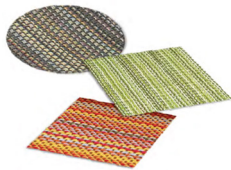

THE PERFECT TABLETOP COMPANION, OUR PORCELAIN SUGAR PACK HOLDERS OFFER CONVENIENCE FOR STORING AN ASSORTMENT OF BEVERAGE SWEETENERS WHILE ADDING A TOUCH OF ELEGANCE TO ANY SETTING.

Small Side Plates

COMPLETE YOUR COFFEE AND TEA EXPERIENCES WITH OUR COMPREHENSIVE RANGE OF SMALL PORCELAIN SIDE PLATES, AVAILABLE IN AN ARRAY OF STYLES AND SHADES.

Ramekins

MAKE A BOLD STATEMENT AND DELIVER AN UNPARALLELED PRESENTATION WITH OUR COLLECTION OF VERSATILE PORCELAIN RAMEKINS.

Pourers

ENHANCE YOUR TABLETOP, BUFFET, OR SERVING PRESENTATIONS WITH OUR POURERS, OFFERED IN A VARIETY OF DESIGNS AND MATERIALS TO COMPLEMENT ANY AESTHETIC.

Serving Trays

MADE FROM HIGH-QUALITY STAINLESS STEEL, OUR SERVING TRAYS FEATURE A SLEEK, LIGHTWEIGHT, AND MODERN DESIGN THAT'S PERFECT FOR BOTH CASUAL AND FORMAL OCCASIONS.

Mats & Coasters

TRANSFORM YOUR TABLETOP WITH OUR LONG-LASTING AND EASY-TO-CLEAN METROWEAVE® MATS & COASTERS. AVAILABLE IN A RANGE OF COLORS, PATTERNS, AND CUSTOMIZABLE SIZES.