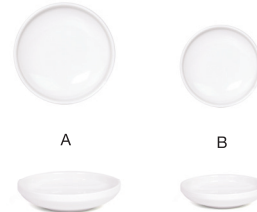

FLAT PLATING SURFACE | LIFETIME PLUS WARRANTY | BEVELED EDGES

A B C D

- A 11" Round Bevel™ Plate - White** pack 4 **DDP094WHP21** **PC**
11 dia x 1.25 in | 28 dia x 3.3 cm
- B 9" Round Bevel™ Plate - White** pack 6 **DDP095WHP22**
9 dia x 1.25 in | 23 dia x 3 cm
- C 7.5" Round Bevel™ Plate - White** pack 6 **DSP047WHP22**
7.5 dia x 1 in | 19 dia x 2.8 cm
- D 6" Round Bevel™ Plate - White** pack 12 **DAP092WHP23**
6 dia x 1 in | 15 dia x 2.7 cm

ASK ABOUT
customization!

A B C

- A 13" Oval Bevel™ Platter - White** pack 4 **DDP096WHP21**
13 x 9 x 1.25 in | 33 x 23 x 3.2 cm
- B 11" x 7" Oval Bevel™ Plate - White** pack 6 **DSU011WHP22**
11 x 7 x 1 in | 28 x 18 x 2.7 cm
- C 11" x 5" Oval Bevel™ Plate - White** pack 12 **DSU012WHP23**
11 x 5 x 1 in | 28 x 13 x 2.7 cm

A B C D

- A 9.25" Round Bevel™ Bowl - 44 oz - White** pack 4 **DBO183WHP21** **PC**
9.25 dia x 1.75 in | 23.5 dia x 4.6 cm, 1.3 L
- B 8.75" Round Bevel™ Bowl - 38 oz - White** pack 4 **DBO184WHP21**
8.75 dia x 1.75 in | 22 dia x 4.5 cm, 1.1 L
- C 7" Round Bevel™ Bowl - 21 oz - White** pack 6 **DBO185WHP22**
7 dia x 1.5 in | 18 dia x 4 cm, 621 ml
- D 5.25" Round Bevel™ Bowl - 11 oz - White** pack 12 **DBO186WHP23**
5.25 dia x 1.5 in | 13.5 dia x 3.9 cm, 325 ml

A B

- A 3.5 oz Round Bevel™ Ramekin - White** pack 12 **DSD076WHP23**
4.25 dia x 1 in | 10.8 dia x 2.5 cm, 104 ml
- B 2 oz Round Bevel™ Ramekin - White** pack 12 **DSD077WHP23**
3.5 dia x 1 in | 9.2 dia x 2.3 cm, 59 ml