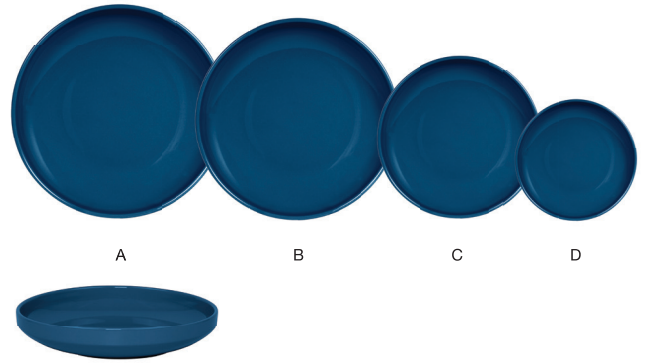

Double-walled
for optimal
temperature control

A, B C, D E

- A 11 oz Brushed Stainless Bevel™ Cup - Silver** pack 12 **DCS071BSS23**
5.25 x 4 x 2.5 in | 13.1 x 10.3 x 6.6 cm, 325 ml
- B 6.25" Round Brushed Stainless Bevel™ Saucer - Silver** pack 12 **DCS072BSS23**
6.25 dia x .5 in | 16 dia x 1.2 cm
- C 3 oz Brushed Stainless Bevel™ Cup - Silver** pack 12 **DCS073BSS23**
3.5 x 2.75 x 2 in | 8.8 x 6.9 x 5 cm, 90 ml
- D 4.25" Round Brushed Stainless Bevel™ Saucer - Silver** pack 12 **DCS074BSS23**
4.25 dia x .5 in | 11.1 dia x 1.2 cm
- E Bevel™ Brushed Stainless Salt & Pepper Set - 3 oz - Silver** pack 6 **TSP020BSS22**
1.75 dia x 4.25 in | 4.2 dia x 11 cm, 90 ml

BEVEL™

lapis

With raised, beveled walls, Bevel™ Lapis provides the ultimate functionality in a deep Mediterranean blue that accentuates the freshness of any dish.

FLAT PLATING SURFACE | LIFETIME PLUS WARRANTY | BEVELED EDGES

A B C D

- A 11" Round Bevel™ Plate - Lapis** pack 4 **DDP094BLP21** **PC**
11 dia x 1.25 in | 28 dia x 3.3 cm
- B 9" Round Bevel™ Plate - Lapis** pack 6 **DDP095BLP22**
9 dia x 1.25 in | 23 dia x 3 cm
- C 7.5" Round Bevel™ Plate - Lapis** pack 6 **DSP047BLP22**
7.5 dia x 1 in | 19 dia x 2.8 cm
- D 6" Round Bevel™ Plate - Lapis** pack 12 **DAP092BLP23**
6 dia x 1 in | 15 dia x 2.7 cm

A B C D

- A 9.25" Round Bevel™ Bowl - 44 oz - Lapis** pack 4 **DBO183BLP21** **PC**
9.25 dia x 1.75 in | 23.5 dia x 4.6 cm, 1.3 L
- B 8.75" Round Bevel™ Bowl - 38 oz - Lapis** pack 4 **DBO184BLP21**
8.75 dia x 1.75 in | 22 dia x 4.5 cm, 1.1 L
- C 7" Round Bevel™ Bowl - 21 oz - Lapis** pack 6 **DBO185BLP22**
7 dia x 1.5 in | 18 dia x 4 cm, 621 ml
- D 5.25" Round Bevel™ Bowl - 11 oz - Lapis** pack 12 **DBO186BLP23**
5.25 dia x 1.5 in | 13.5 dia x 3.9 cm, 325 ml