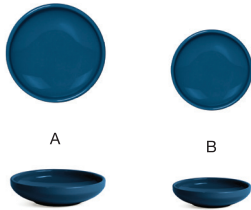

Double-walled
for optimal
temperature control

A, B C, D E

- A 11 oz Brushed Stainless Bevel™ Cup - Silver** pack 12 **DCS071BSS23**
5.25 x 4 x 2.5 in | 13.1 x 10.3 x 6.6 cm, 325 ml
- B 6.25" Round Brushed Stainless Bevel™ Saucer - Silver** pack 12 **DCS072BSS23**
6.25 dia x .5 in | 16 dia x 1.2 cm
- C 3 oz Brushed Stainless Bevel™ Cup - Silver** pack 12 **DCS073BSS23**
3.5 x 2.75 x 2 in | 8.8 x 6.9 x 5 cm, 90 ml
- D 4.25" Round Brushed Stainless Bevel™ Saucer - Silver** pack 12 **DCS074BSS23**
4.25 dia x .5 in | 11.1 dia x 1.2 cm
- E Bevel™ Brushed Stainless Salt & Pepper Set - 3 oz - Silver** pack 6 **TSP020BSS22**
1.75 dia x 4.25 in | 4.2 dia x 11 cm, 90 ml

BEVEL™

lapis

With raised, beveled walls, Bevel™ Lapis provides the ultimate functionality in a deep Mediterranean blue that accentuates the freshness of any dish.

FLAT PLATING SURFACE | LIFETIME PLUS WARRANTY | BEVELED EDGES

A B C D

- A 11" Round Bevel™ Plate - Lapis** pack 4 **DDP094BLP21** **PC**
11 dia x 1.25 in | 28 dia x 3.3 cm
- B 9" Round Bevel™ Plate - Lapis** pack 6 **DDP095BLP22**
9 dia x 1.25 in | 23 dia x 3 cm
- C 7.5" Round Bevel™ Plate - Lapis** pack 6 **DSP047BLP22**
7.5 dia x 1 in | 19 dia x 2.8 cm
- D 6" Round Bevel™ Plate - Lapis** pack 12 **DAP092BLP23**
6 dia x 1 in | 15 dia x 2.7 cm

A B C D

- A 9.25" Round Bevel™ Bowl - 44 oz - Lapis** pack 4 **DBO183BLP21** **PC**
9.25 dia x 1.75 in | 23.5 dia x 4.6 cm, 1.3 L
- B 8.75" Round Bevel™ Bowl - 38 oz - Lapis** pack 4 **DBO184BLP21**
8.75 dia x 1.75 in | 22 dia x 4.5 cm, 1.1 L
- C 7" Round Bevel™ Bowl - 21 oz - Lapis** pack 6 **DBO185BLP22**
7 dia x 1.5 in | 18 dia x 4 cm, 621 ml
- D 5.25" Round Bevel™ Bowl - 11 oz - Lapis** pack 12 **DBO186BLP23**
5.25 dia x 1.5 in | 13.5 dia x 3.9 cm, 325 ml