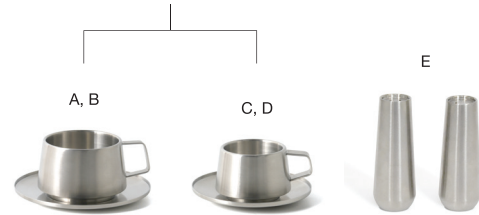

A B C D

- A 9.25" Round Bevel™ Bowl - 44 oz - White** pack 4 **DBO183WHP21** **PC**
9.25 dia x 1.75 in | 23.5 dia x 4.6 cm, 1.3 L
- B 8.75" Round Bevel™ Bowl - 38 oz - White** pack 4 **DBO184WHP21**
8.75 dia x 1.75 in | 22 dia x 4.5 cm, 1.1 L
- C 7" Round Bevel™ Bowl - 21 oz - White** pack 6 **DBO185WHP22**
7 dia x 1.5 in | 18 dia x 4 cm, 621 ml
- D 5.25" Round Bevel™ Bowl - 11 oz - White** pack 12 **DBO186WHP23**
5.25 dia x 1.5 in | 13.5 dia x 3.9 cm, 325 ml

A B

- A 3.5 oz Round Bevel™ Ramekin - White** pack 12 **DSD076WHP23**
4.25 dia x 1 in | 10.8 dia x 2.5 cm, 104 ml
- B 2 oz Round Bevel™ Ramekin - White** pack 12 **DSD077WHP23**
3.5 dia x 1 in | 9.2 dia x 2.3 cm, 59 ml

A B C

- A 16 oz Bevel™ Pourer - White** pack 6 **TCR020WHP22**
3.5 dia x 5.25 in | 8.8 dia x 13.4 cm, 473 ml
- B 6 oz Bevel™ Pourer - White** pack 12 **TCR016WHP23**
2.5 dia x 4 in | 6.4 dia x 10.2 cm, 177 ml
- C 3 oz Bevel™ Pourer - White** pack 12 **TCR017WHP23**
2.5 dia x 2 in | 6.5 dia x 5 cm, 89 ml

Double-walled
for optimal
temperature control

A, B C, D E

- A 11 oz Brushed Stainless Bevel™ Cup - Silver** pack 12 **DCS071BSS23**
5.25 x 4 x 2.5 in | 13.1 x 10.3 x 6.6 cm, 325 ml
- B 6.25" Round Brushed Stainless Bevel™ Saucer - Silver** pack 12 **DCS072BSS23**
6.25 dia x .5 in | 16 dia x 1.2 cm
- C 3 oz Brushed Stainless Bevel™ Cup - Silver** pack 12 **DCS073BSS23**
3.5 x 2.75 x 2 in | 8.8 x 6.9 x 5 cm, 90 ml
- D 4.25" Round Brushed Stainless Bevel™ Saucer - Silver** pack 12 **DCS074BSS23**
4.25 dia x .5 in | 11.1 dia x 1.2 cm
- E Bevel™ Brushed Stainless Salt & Pepper Set - 3 oz - Silver** pack 6 **TSP020BSS22**
1.75 dia x 4.25 in | 4.2 dia x 11 cm, 90 ml