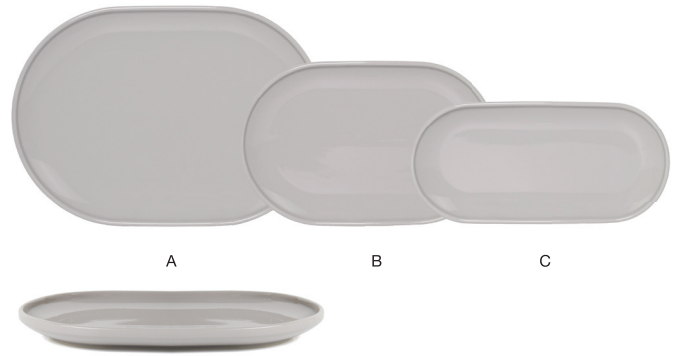

Double-walled
for optimal
temperature control

- A 11 oz Brushed Stainless Bevel™ Cup - Silver** pack 12 **DCS071BSS23**
5.25 x 4 x 2.5 in | 13.1 x 10.3 x 6.6 cm, 325 ml
- B 6.25" Round Brushed Stainless Bevel™ Saucer - Silver** pack 12 **DCS072BSS23**
6.25 dia x .5 in | 16 dia x 1.2 cm
- C 3 oz Brushed Stainless Bevel™ Cup - Silver** pack 12 **DCS073BSS23**
3.5 x 2.75 x 2 in | 8.8 x 6.9 x 5 cm, 90 ml
- D 4.25" Round Brushed Stainless Bevel™ Saucer - Silver** pack 12 **DCS074BSS23**
4.25 dia x .5 in | 11.1 dia x 1.2 cm
- E Bevel™ Brushed Stainless Salt & Pepper Set - 3 oz - Silver** pack 6 **TSP020BSS22**
1.75 dia x 4.25 in | 4.2 dia x 11 cm, 90 ml

BEVEL™
stone

Bevel™ Stone pairs style and function with modern, beveled walls and a neutral shade for a warm and versatile tabletop presentation.

FLAT PLATING SURFACE | LIFETIME PLUS WARRANTY | BEVELED EDGES

A B C D

- A 11" Round Bevel™ Plate - Stone** pack 4 **DDP094GYP21** PC
11 dia x 1.25 in | 28 dia x 3.3 cm
- B 9" Round Bevel™ Plate - Stone** pack 6 **DDP095GYP22**
9 dia x 1.25 in | 23 dia x 3 cm
- C 7.5" Round Bevel™ Plate - Stone** pack 6 **DSP047GYP22**
7.5 dia x 1 in | 19 dia x 2.8 cm
- D 6" Round Bevel™ Plate - Stone** pack 12 **DAP092GYP23**
6 dia x 1 in | 15 dia x 2.7 cm

A B C

- A 13" Oval Bevel™ Platter - Stone** pack 4 **DDP096GYP21**
13 x 9 x 1.25 in | 33 x 23 x 3.2 cm
- B 11" x 7" Oval Bevel™ Plate - Stone** pack 6 **DSU011GYP22**
11 x 7 x 1 in | 28 x 18 x 2.7 cm
- C 11" x 5" Oval Bevel™ Plate - Stone** pack 12 **DSU012GYP23**
11 x 5 x 1 in | 28 x 13 x 2.7 cm