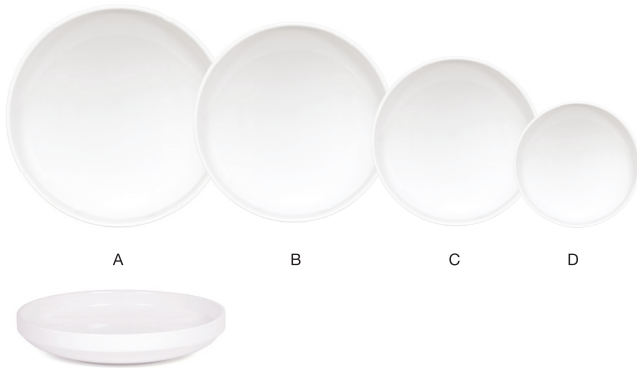

B E V E L™

NEW *collection*

FOH
WORLDWIDE

room360®

FOH
FRONT OF THE HOUSE®

BEVEL™ *superwhite*

Bevel™ White is designed with raised, beveled walls for easy stackability and optimal functionality. Made with our proprietary superwhite glaze for easy mixing and matching amongst all of our superwhite collections.

FLAT PLATING SURFACE | LIFETIME PLUS WARRANTY | BEVELED EDGES

A B C D

- A 11" Round Bevel™ Plate - White** pack 4 **DDP094WHP21** **PC**
11 dia x 1.25 in | 28 dia x 3.3 cm
- B 9" Round Bevel™ Plate - White** pack 6 **DDP095WHP22**
9 dia x 1.25 in | 23 dia x 3 cm
- C 7.5" Round Bevel™ Plate - White** pack 6 **DSP047WHP22**
7.5 dia x 1 in | 19 dia x 2.8 cm
- D 6" Round Bevel™ Plate - White** pack 12 **DAP092WHP23**
6 dia x 1 in | 15 dia x 2.7 cm

ASK ABOUT
customization!

A B C

- A 13" Oval Bevel™ Platter - White** pack 4 **DDP096WHP21**
13 x 9 x 1.25 in | 33 x 23 x 3.2 cm
- B 11" x 7" Oval Bevel™ Plate - White** pack 6 **DSU011WHP22**
11 x 7 x 1 in | 28 x 18 x 2.7 cm
- C 11" x 5" Oval Bevel™ Plate - White** pack 12 **DSU012WHP23**
11 x 5 x 1 in | 28 x 13 x 2.7 cm

A B

- A 3.5 oz Round Bevel™ Ramekin - White** pack 12 **DSD076WHP23**
4.25 dia x 1 in | 10.8 dia x 2.5 cm, 104 ml
- B 2 oz Round Bevel™ Ramekin - White** pack 12 **DSD077WHP23**
3.5 dia x 1 in | 9.2 dia x 2.3 cm, 59 ml