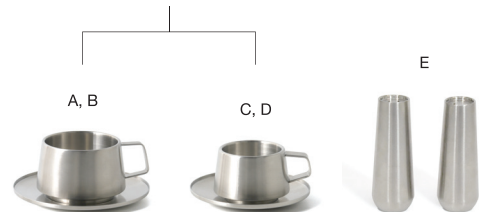

- **A 16 oz Bevel™ Pourer - Stone** pack 6 **TCR020GYP22**
  3.5 dia x 5.25 in | 8.8 dia x 13.4 cm, 473 ml
- **B 6 oz Bevel™ Pourer - Stone** pack 12 **TCR016GYP23**
  2.5 dia x 4 in | 6.4 dia x 10.2 cm, 177 ml
- **C 3 oz Bevel™ Pourer - Stone** pack 12 **TCR017GYP23**
  2.5 dia x 2 in | 6.5 dia x 5 cm, 89 ml

Double-walled
for optimal
temperature control

A, B C, D E