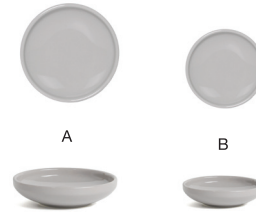

A B

- **A 3.5 oz Round Bevel™ Ramekin - Stone** pack 12 **DSD076GYP23**
  4.25 dia x 1 in | 10.8 dia x 2.5 cm, 104 ml
- **B 2 oz Round Bevel™ Ramekin - Stone** pack 12 **DSD077GYP23**
  3.5 dia x 1 in | 9.2 dia x 2.3 cm, 59 ml