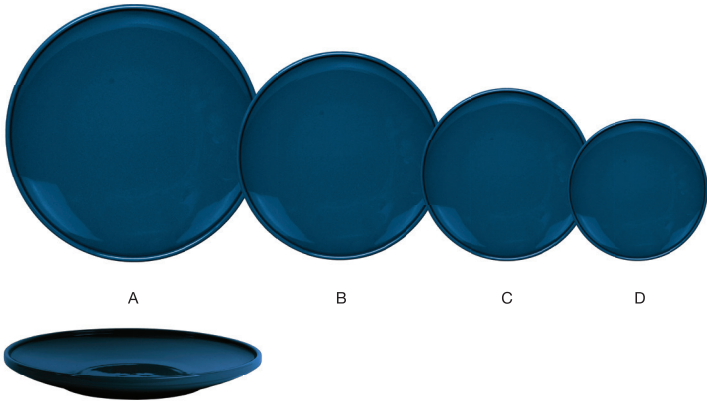

A B C

- A 16 oz Bevel™ Pourer - White** pack 6 **TCR020WHP22**
3.5 dia x 5.25 in | 8.8 dia x 13.4 cm, 473 ml
- B 6 oz Bevel™ Pourer - White** pack 12 **TCR016WHP23**
2.5 dia x 4 in | 6.4 dia x 10.2 cm, 177 ml
- C 3 oz Bevel™ Pourer - White** pack 12 **TCR017WHP23**
2.5 dia x 2 in | 6.5 dia x 5 cm, 89 ml

Double-walled
for optimal
temperature control

A, B C, D E

- A 11 oz Brushed Stainless Bevel™ Cup - Silver** pack 12 **DCS071BSS23**
5.25 x 4 x 2.5 in | 13.1 x 10.3 x 6.6 cm, 325 ml
- B 6.25" Round Brushed Stainless Bevel™ Saucer - Silver** pack 12 **DCS072BSS23**
6.25 dia x .5 in | 16 dia x 1.2 cm
- C 3 oz Brushed Stainless Bevel™ Cup - Silver** pack 12 **DCS073BSS23**
3.5 x 2.75 x 2 in | 8.8 x 6.9 x 5 cm, 90 ml
- D 4.25" Round Brushed Stainless Bevel™ Saucer - Silver** pack 12 **DCS074BSS23**
4.25 dia x .5 in | 11.1 dia x 1.2 cm
- E Bevel™ Brushed Stainless Salt & Pepper Set - 3 oz - Silver** pack 6 **TSP020BSS22**
1.75 dia x 4.25 in | 4.2 dia x 11 cm, 90 ml

BEVEL™

lapis

With raised, beveled walls, Bevel™ Lapis provides the ultimate functionality in a deep Mediterranean blue that accentuates the freshness of any dish.

FLAT PLATING SURFACE | LIFETIME PLUS WARRANTY | BEVELED EDGES

A B C D

- A 11" Round Bevel™ Plate - Lapis** pack 4 **DDP094BLP21** **PC**
11 dia x 1.25 in | 28 dia x 3.3 cm
- B 9" Round Bevel™ Plate - Lapis** pack 6 **DDP095BLP22**
9 dia x 1.25 in | 23 dia x 3 cm
- C 7.5" Round Bevel™ Plate - Lapis** pack 6 **DSP047BLP22**
7.5 dia x 1 in | 19 dia x 2.8 cm
- D 6" Round Bevel™ Plate - Lapis** pack 12 **DAP092BLP23**
6 dia x 1 in | 15 dia x 2.7 cm