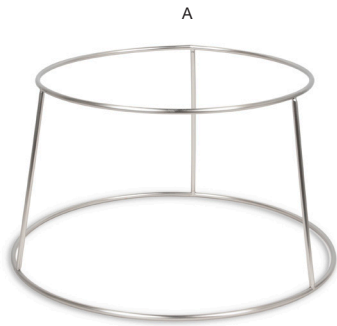

NEW *collection*

HARMONY™

servers & display riser

Elevate your presentation with Harmony™ double-walled Servers and Display Riser, combining style and functionality. The tiered design allows for easy access on all sides and its stackability ensures convenient storage and portability.

DOUBLE-WALLED | EXTENSIVE COMBINATIONS | MAXIMIZES SPACE

FOH
WORLDWIDE

room360®

FOH
FRONT OF THE HOUSE®

A

B

Double-walled
for optimal
temperature control

C

- | | | | | |
|----------|---|--------|--------------------|------------|
| A | 7" Round Brushed Stainless Display Riser - Silver
12.5 dia x 7 in 31.5 dia x 17.5 cm | pack 4 | BRI015BSS21 | NEW |
| B | 19.5" Round Brushed Stainless Harmony™ Server - Silver
19.5 dia x 2.75 in 49.8 dia x 7 cm | pack 4 | BPT011BSS21 | NEW |
| C | 14" Round Brushed Stainless Harmony™ Server - Silver
14.25 dia x 2.25 in 35.9 dia x 6 cm | pack 4 | BPT010BSS21 | NEW |

Brushed Stainless Seafood Tower - 2 Tier - Silver
19.5 dia x 10 in | 49.8 dia x 25.2 cm
pack 4
BTH003BSS21
NEW

CREATE THE BELOW COMBINATIONS USING THE DISPLAY RISER
ITEMS LISTED ARE SOLD SEPARATELY

(2) 14" Round
Brushed Stainless
Harmony™
Server - Silver
BPT010BSS21