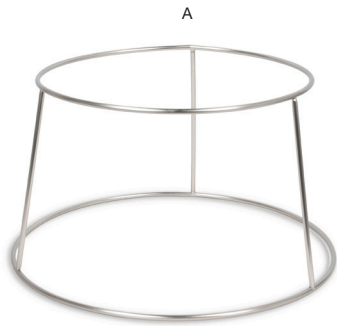

NEW *collection*

HARMONY™

servers & display riser

Elevate your presentation with Harmony™ double-walled Servers and Display Riser, combining style and functionality. The tiered design allows for easy access on all sides and its stackability ensures convenient storage and portability.

DOUBLE-WALLED | EXTENSIVE COMBINATIONS | MAXIMIZES SPACE

FOH
WORLDWIDE

room360®

FOH
FRONT OF THE HOUSE®

A

B

Double-walled
for optimal
temperature control

C

- | | | | | |
|----------|---|--------|--------------------|------------|
| A | 7" Round Brushed Stainless Display Riser - Silver
12.5 dia x 7 in 31.5 dia x 17.5 cm | pack 4 | BRI015BSS21 | NEW |
| B | 19.5" Round Brushed Stainless Harmony™ Server - Silver
19.5 dia x 2.75 in 49.8 dia x 7 cm | pack 4 | BPT011BSS21 | NEW |
| C | 14" Round Brushed Stainless Harmony™ Server - Silver
14.25 dia x 2.25 in 35.9 dia x 6 cm | pack 4 | BPT010BSS21 | NEW |

- Brushed Stainless Seafood Tower - 2 Tier - Silver**
19.5 dia x 10 in | 49.8 dia x 25.2 cm
pack 4
BTH003BSS21
NEW

CREATE THE BELOW COMBINATIONS USING THE DISPLAY RISER

- (2) 14" Round
Brushed Stainless
Harmony™
Server - Silver
BPT010BSS21