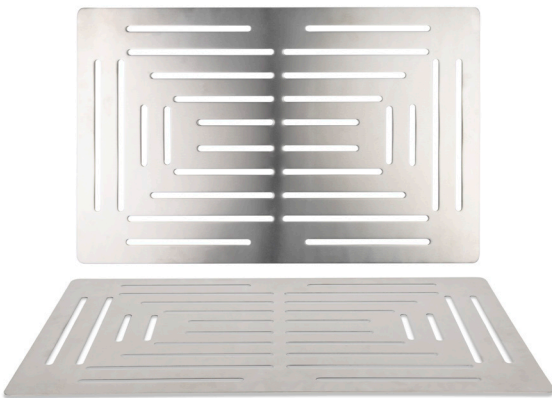

Grill Plates

*DURABLE,
HEAT-RESISTANT
FINISH*

Brushed Stainless Grill Plate - Silver
BHO082BSS20 22 x 13.75 x .5 | pack 2