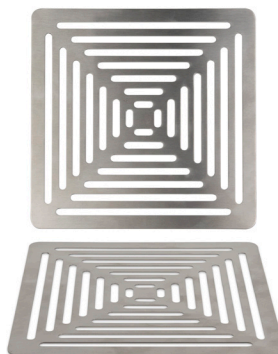

# Buffet Essentials

B<sup>3</sup> Buffet Building Blocks<sup>®</sup> take the guesswork out of buffet, station, and self-serve setups. Create powerful presentations with our new B<sup>3</sup> Buffet Building Blocks<sup>®</sup> Essentials. Pair our versatile elements for limitless, scalable custom displays.

## Grill Plates

*DURABLE,  
HEAT-RESISTANT  
FINISH*

**Brushed Stainless Grill Plate - Silver**  
BHO082BSS20 22 x 13.75 x .5 | pack 2

**Square Brushed Stainless Grill Plate - Silver**  
BHO081BSS20 8.25 x 8.25 x .5 | pack 2