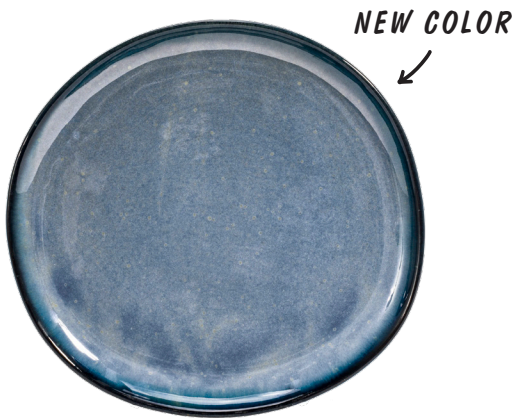

Indigo
Twilight blue with
darkened rim