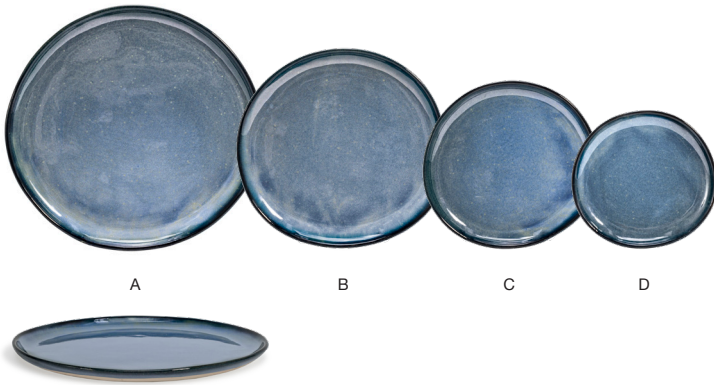

- **A 11" Round Artefact® Plate - Indigo** pack 4 **DDP068BLP21** **PC**
  11 dia x .75 in | 28 dia x 1.9 cm
- **B 9" Round Artefact® Plate - Indigo** pack 6 **DDP069BLP22**
  9 dia x .75 in | 23 dia x 1.8 cm
- **C 7.5" Round Artefact® Plate - Indigo** pack 12 **DSP036BLP23**
  7.5 dia x .75 in | 19 dia x 1.8 cm
- **D 6" Round Artefact® Plate - Indigo** pack 12 **DAP082BLP23**
  6 dia x .5 in | 15 dia x 1.4 cm