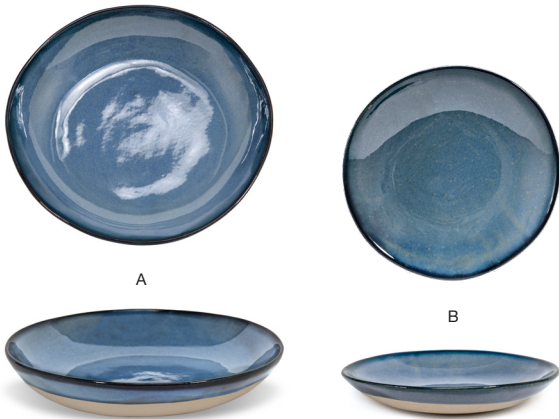

## *indigo*

Artefact® Indigo's moody blue hues and organic shapes are designed to ignite a sense of serenity, while making an impactful statement in durable, reactive glazed colored porcelain.

ARTISANAL DESIGN | LIFETIME PLUS WARRANTY | STACKABLE ORGANIC SHAPES

- A 11" Round Artefact® Plate - Indigo** pack 4 **DDP068BLP21** **PC**  
11 dia x .75 in | 28 dia x 1.9 cm
- B 9" Round Artefact® Plate - Indigo** pack 6 **DDP069BLP22**  
9 dia x .75 in | 23 dia x 1.8 cm
- C 7.5" Round Artefact® Plate - Indigo** pack 12 **DSP036BLP23**  
7.5 dia x .75 in | 19 dia x 1.8 cm
- D 6" Round Artefact® Plate - Indigo** pack 12 **DAP082BLP23**  
6 dia x .5 in | 15 dia x 1.4 cm

- A 13" Oval Artefact® Platter - Indigo** pack 4 **DOS033BLP21**  
13 x 9.25 x .75 in | 33 x 23.5 x 2 cm
- B 11" Oval Artefact® Plate - Indigo** pack 12 **DSP037BLP23**  
11 x 5.25 x .5 in | 28 x 13.1 x 1.5 cm