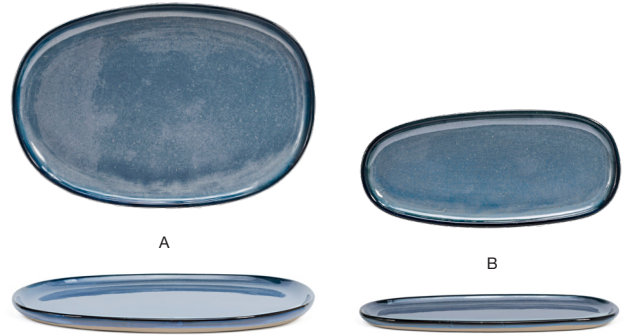

DINNERWARE - REACTIVE GLAZE, COLORED BODY PORCELAIN

## *indigo*

Artefact® Indigo's moody blue hues and organic shapes are designed to ignite a sense of serenity, while making an impactful statement in durable, reactive glazed colored porcelain.

ARTISANAL DESIGN | LIFETIME PLUS WARRANTY | STACKABLE ORGANIC SHAPES

- A 11" Round Artefact® Plate - Indigo** pack 4 **DDP068BLP21** **PC**  
11 dia x .75 in | 28 dia x 1.9 cm
- B 9" Round Artefact® Plate - Indigo** pack 6 **DDP069BLP22**  
9 dia x .75 in | 23 dia x 1.8 cm
- C 7.5" Round Artefact® Plate - Indigo** pack 12 **DSP036BLP23**  
7.5 dia x .75 in | 19 dia x 1.8 cm
- D 6" Round Artefact® Plate - Indigo** pack 12 **DAP082BLP23**  
6 dia x .5 in | 15 dia x 1.4 cm