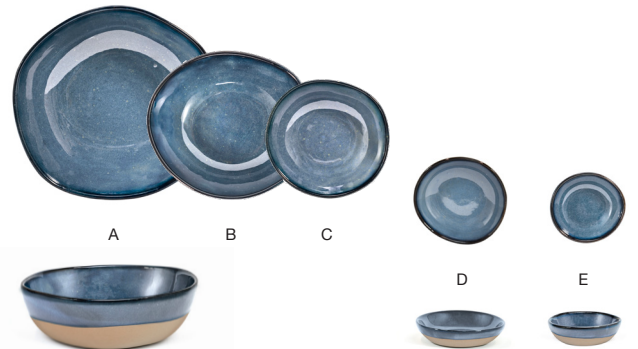

- **A 8.75" Round Artefact® Bowl - 48 oz - Indigo** pack 4 **DBO161BLP21**
  8.75 dia x 2.75 in | 22 dia x 7.2 cm, 1.4 L
- **B 7" Round Artefact® Bowl - 24 oz - Indigo** pack 6 **DBO163BLP22**
  7 dia x 2.25 in | 18 dia x 5.9 cm, 710 ml
- **C 5.25" Round Artefact® Bowl - 11 oz - Indigo** pack 12 **DBO164BLP23**
  5.25 dia x 1.75 in | 13.4 dia x 4.2 cm, 325 ml
- **D 3.5 oz Round Artefact® Ramekin - Indigo** pack 12 **DSD070BLP23**
  4 dia x 1 in | 10.2 dia x 2.5 cm, 104 ml
- **E 2 oz Round Artefact® Ramekin - Indigo** pack 12 **DSD071BLP23**
  3.25 dia x 1 in | 8.1 dia x 2.5 cm, 59 ml