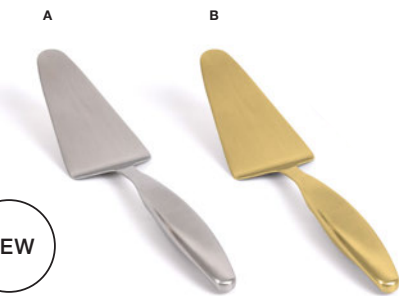

NEW

A	10.25" Brushed Stainless Cake Server - Silver 10.25 in | 26.3 cm pack 12	BUT039BSS23
B	10.25" Brushed Stainless Cake Server - Matte Brass 10.25 in | 26.3 cm pack 12	BUT039GOS23