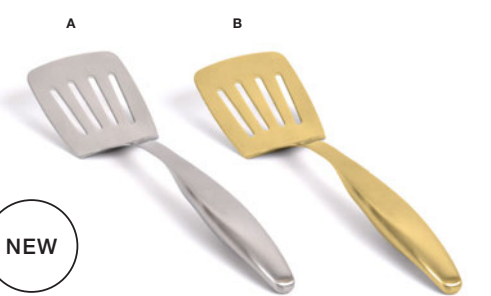

NEW

A	10.25" Brushed Stainless Slotted Turner - Silver 10.25 in | 26.3 cm pack 12	BUT038BSS23
B	10.25" Brushed Stainless Slotted Turner - Matte Brass 10.25 in | 26.3 cm pack 12	BUT038GOS23