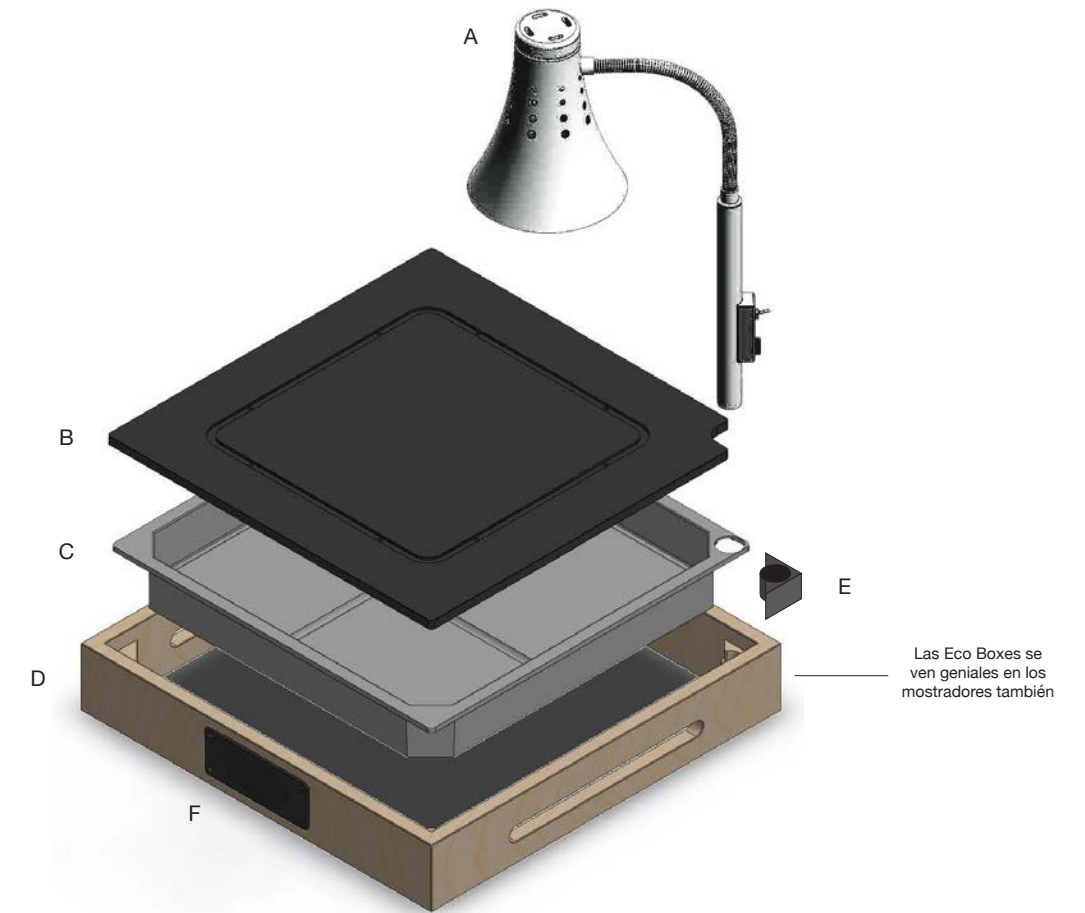

E Eco System Black Board
 1 unidad
BTR021BKT18

SISTEMA ECO BOX – KIT DE PLATAFORMA DE ENFRIAMIENTO

- | | | | | | | | |
|--------------------|---|----------|---|----------|--|----------|--|
| A+B+C+D+E+F | Eco System Cold Box Set
21.25 sq x 3.5 in 54.2 sq x 9 cm
1 unidad
BTR027NAM18 Ivory
BTR038NAM18 Grey | A | Eco System Cool Platform
17.75 sq x .25 in 45.3 sq x .5 cm
1 unidad
BTR020BEC18 Ivory
BTR020GYC18 Grey | B | 10" x 7.75" Cooling Cell - Frosted
10 x 7.75 x 1.25 in 25.5 x 20 x 3 cm
1 unidad
BTC049FRT18 | C | Eco System Cold Foam Riser
1 unidad
BTR019BKT18 |
| D | Eco System Cold Box Ice Pack Tray
1 unidad
BTR018BKT18 | E | Eco System Box - Cider
21.25 sq x 3.5 in 54.2 sq x 9 cm
1 unidad
BTR017NAW18 | F | Eco System Black Board
1 unidad
BTR021BKT18 | | |

SISTEMA ECO BOX – KIT DE CORTE

- | | | | | | | | |
|--------------------|--|----------|---|----------|--|----------|---|
| A+B+C+D+E+F | Eco System Warm Carving Station Box Set
21.25 sq x 3.5 in 54.2 sq x 9 cm
1 unidad
*BTR028NAM18
* Enchufe solo | A | Eco System Heat Lamp - Black
1 unidad
*BTR023BKS18
* Enchufe solo | B | Eco System Carving Board
1 unidad
BTR025BKT18 | C | Eco System Cold Box Ice Pack Tray
1 unidad
BTR018BKT18 |
| D | Eco System Box - Cider
21.25 sq x 3.5 in 54.2 sq x 9 cm
1 unidad
BTR017NAW18 | E | Eco System Heat Lamp Holding Device
1 unidad
BTR022BKS18 | F | Eco System Black Board
1 unidad
BTR021BKT18 | | |