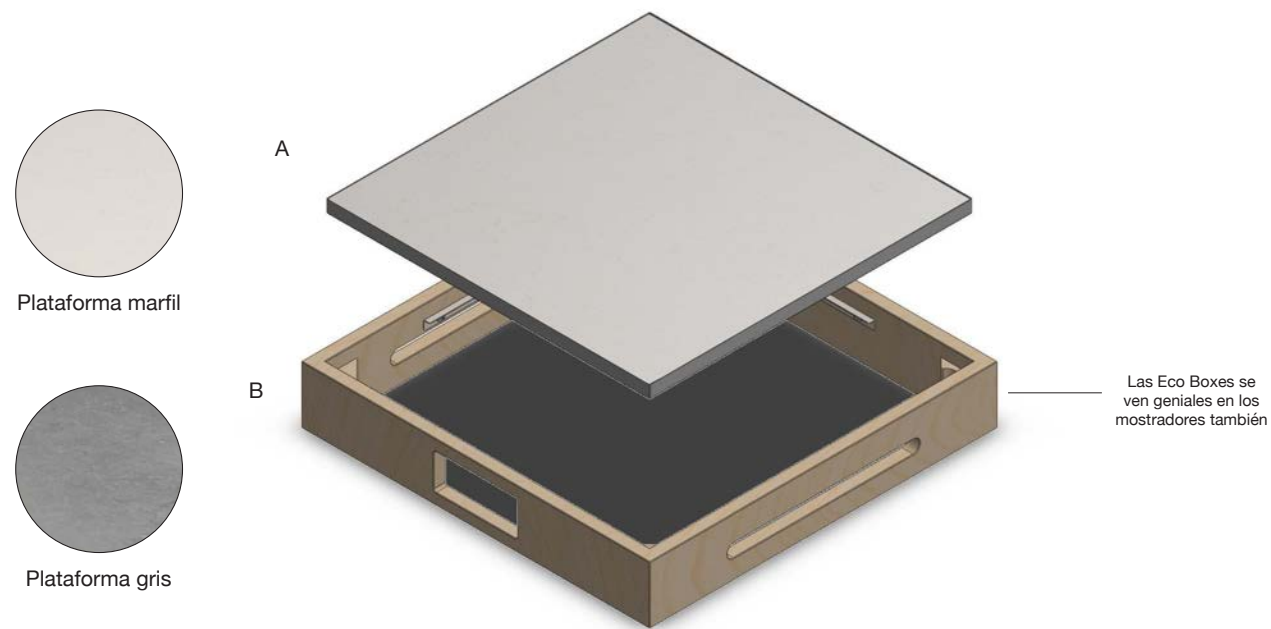

SISTEMA ECO BOX – KIT PLATAFORMA NEUTRAL

A+B Eco System Neutral Box Set
21.25 sq x 3.5 in | 54.2 sq x 9 cm
1 unidad
BTR029NAM18 Ivory
BTR039NAM18 Grey

A Eco System Neutral Platform
17.75 sq x .25 in | 45.3 sq x .5 cm
1 unidad
BTR036BEP18 Ivory
BTR036GYP18 Grey

B Eco System Box - Cider
21.25 sq x 3.5 in | 54.2 sq x 9 cm
1 unidad
BTR017NAW18