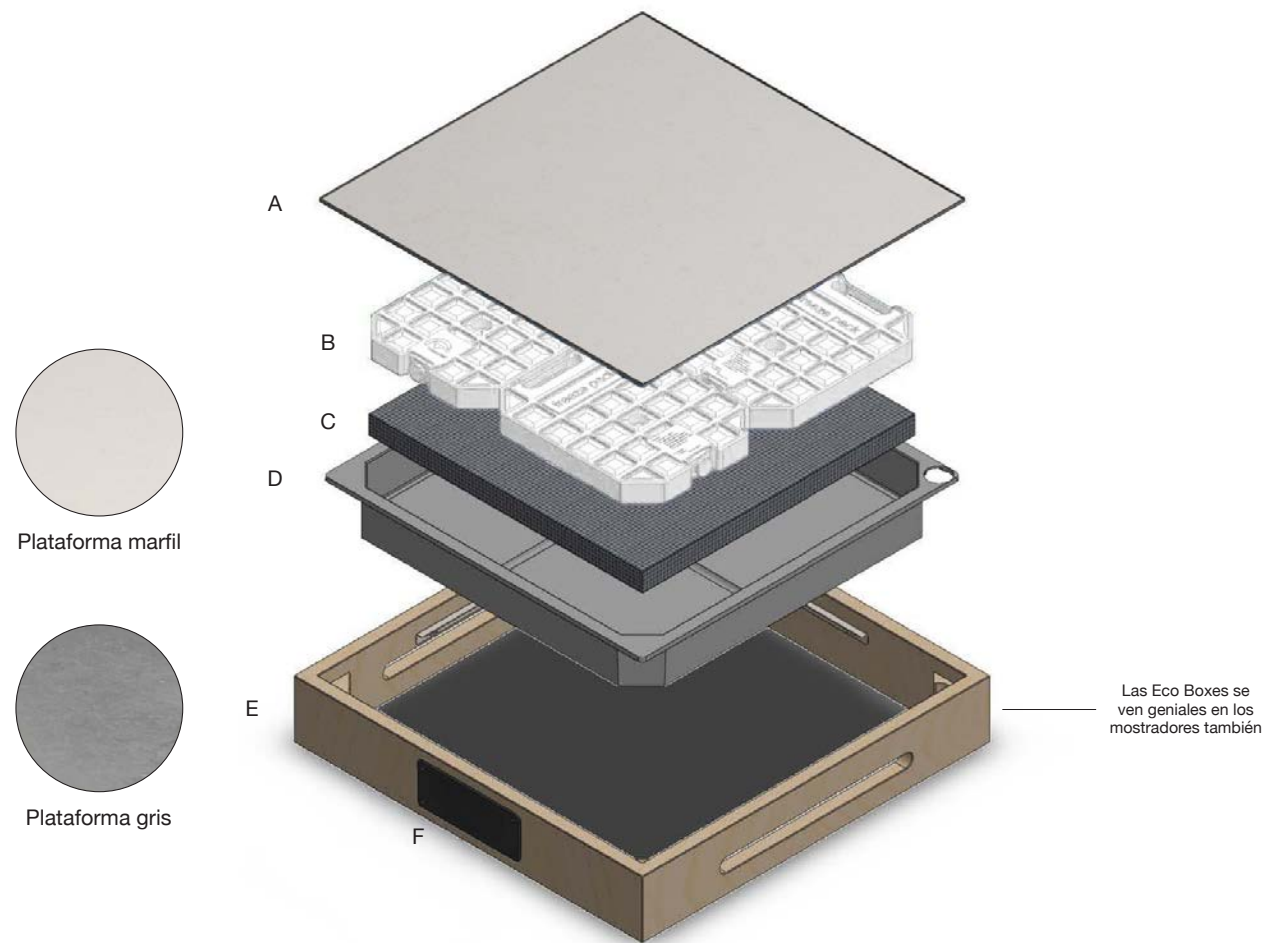

SISTEMA ECO BOX – KIT DE PLATAFORMA DE ENFRIAMIENTO