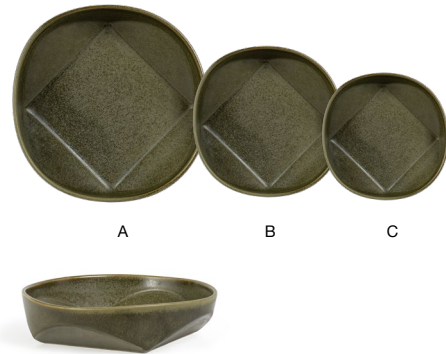

Deep green tones and organic warmth meet geometric curves and a unique reactive glaze, creating natural rhythm and depth that enhances plated presentations.

SEMI-MATTE REACTIVE GLAZE | LIFETIME PLUS WARRANTY | OVEN, MICROWAVE & DISHWASHER SAFE

14" Round Quatro™ Platter - Verde
 14 dia x 1 in
 35.8 dia x 2.4 cm
 pack 2
SPT074GRP20

13.25" Oval Quatro™ Platter - Verde
 13.25 x 9 x 1 in
 33.4 x 22.9 x 2.4 cm
 pack 4
SPT075GRP21

11" Oval Quatro™ Plate - Verde
 11 x 5 x .75 in
 28.1 x 12.5 x 2.2 cm
 pack 12
DDP101GRP23

A 11" Round Quatro™ Plate - Verde pack 4 **DDP102GRP21** **PC**
 11 dia x .75 in | 27.8 dia x 2.2 cm
B 9" Round Quatro™ Plate - Verde pack 6 **DSP049GRP22**
 9 dia x .75 in | 22.9 dia x 2.1 cm
C 7.5" Round Quatro™ Plate - Verde pack 12 **DAP095GRP23**
 7.5 dia x .75 in | 18.9 dia x 2.1 cm

A 9" Round Quatro™ Bowl - 48 oz - Verde pack 4 **DBO207GRP21**
 9 dia x 2.25 in | 23 dia x 5.6 cm, 1.4 L
B 7" Round Quatro™ Bowl - 24 oz - Verde pack 6 **DBO206GRP22**
 7 dia x 1.75 in | 18 dia x 4.7 cm, 710 ml
C 5.75" Round Quatro™ Bowl - 18 oz - Verde pack 12 **DBO205GRP23**
 5.75 dia x 2.25 in | 14.3 dia x 6 cm, 532 ml