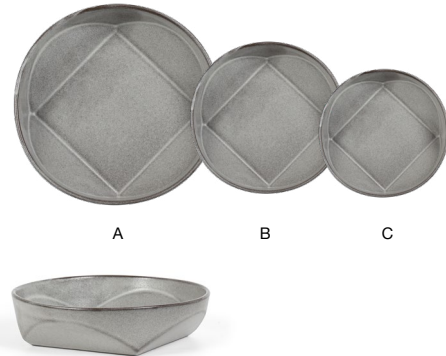

DINNERWARE - REACTIVE GLAZE, COLORED BODY PORCELAIN

QUATRO™ *gris*

Layered gray tones in a modern reactive glaze pair with structural shapes and soft curves, offering a versatile plating frame for contemporary presentations.

SEMI-MATTE REACTIVE GLAZE | LIFETIME PLUS WARRANTY | OVEN, MICROWAVE & DISHWASHER SAFE

14" Round Quatro™ Platter - Gris
 14 dia x 1 in
 35.8 dia x 2.4 cm
 pack 2
SPT074GYP20

13.25" Oval Quatro™ Platter - Gris
 13.25 x 9 x 1 in
 33.4 x 22.9 x 2.4 cm
 pack 4
SPT075GYP21

11" Oval Quatro™ Plate - Gris
 11 x 5 x .75 in
 28.1 x 12.5 x 2.2 cm
 pack 12
DDP101GYP23

A	11" Round Quatro™ Plate - Gris	pack 4	DDP102GYP21	PC
B	9" Round Quatro™ Plate - Gris	pack 6	DSP049GYP22	
C	7.5" Round Quatro™ Plate - Gris	pack 12	DAP095GYP23	