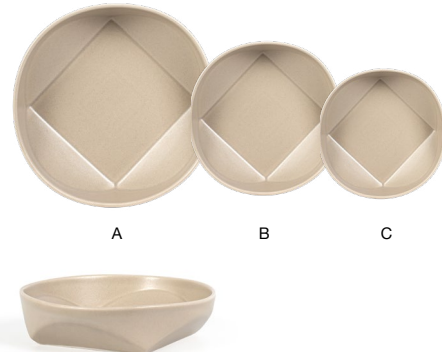

14" Round Quatro™ Platter - Crema
 14 dia x 1 in
 35.8 dia x 2.4 cm
 pack 2
SPT074BEP20

13.25" Oval Quatro™ Platter - Crema
 13.25 x 9 x 1 in
 33.4 x 22.9 x 2.4 cm
 pack 4
SPT075BEP21

11" Oval Quatro™ Plate - Crema
 11 x 5 x .75 in
 28.1 x 12.5 x 2.2 cm
 pack 12
DDP101BEP23

A 11" Round Quatro™ Plate - Crema pack 4 **DDP102BEP21** **PC**
 11 dia x .75 in | 27.8 dia x 2.2 cm
B 9" Round Quatro™ Plate - Crema pack 6 **DSP049BEP22**
 9 dia x .75 in | 22.9 dia x 2.1 cm
C 7.5" Round Quatro™ Plate - Crema pack 12 **DAP095BEP23**
 7.5 dia x .75 in | 18.9 dia x 2.1 cm

A 9" Round Quatro™ Bowl - 48 oz - Crema pack 4 **DBO207BEP21**
 9 dia x 2.25 in | 23 dia x 5.6 cm, 1.4 L
B 7" Round Quatro™ Bowl - 24 oz - Crema pack 6 **DBO206BEP22**
 7 dia x 1.75 in | 18 dia x 4.7 cm, 710 ml
C 5.75" Round Quatro™ Bowl - 18 oz - Crema pack 12 **DBO205BEP23**
 5.75 dia x 2.25 in | 14.3 dia x 6 cm, 532 ml

A 4 oz Quatro™ Ramekin - Crema pack 12 **DSD082BEP23**
 4.25 dia x 1 in | 10.8 dia x 2.4 cm, 118 ml
B 3 oz Quatro™ Ramekin - Crema pack 12 **DSD081BEP23**
 2.75 dia x 1.25 in | 7.1 dia x 3.3 cm, 89 ml