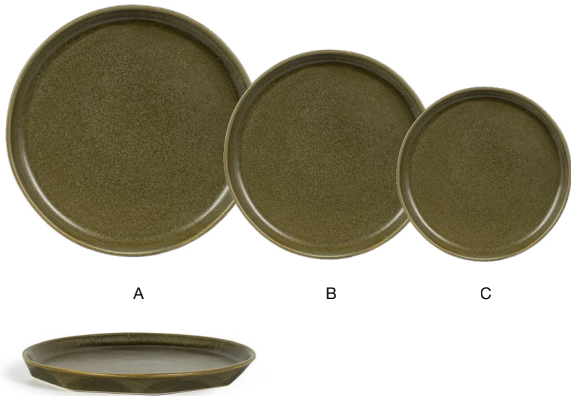

Deep green tones and organic warmth meet geometric curves and a unique reactive glaze, creating natural rhythm and depth that enhances plated presentations.

SEMI-MATTE REACTIVE GLAZE | LIFETIME PLUS WARRANTY | OVEN, MICROWAVE & DISHWASHER SAFE

14" Round Quatro™ Platter - Verde
 14 dia x 1 in
 35.8 dia x 2.4 cm
 pack 2
SPT074GRP20

13.25" Oval Quatro™ Platter - Verde
 13.25 x 9 x 1 in
 33.4 x 22.9 x 2.4 cm
 pack 4
SPT075GRP21

11" Oval Quatro™ Plate - Verde
 11 x 5 x .75 in
 28.1 x 12.5 x 2.2 cm
 pack 12
DDP101GRP23