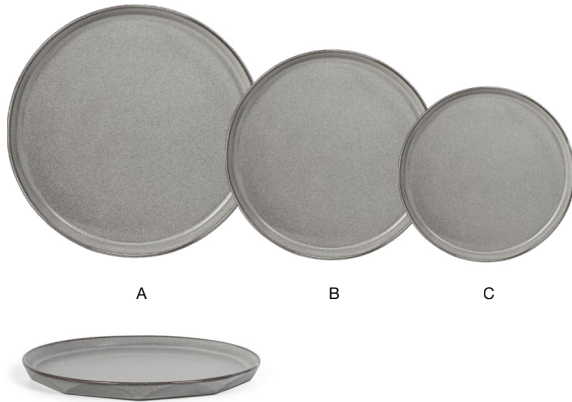

DINNERWARE - REACTIVE GLAZE, COLORED BODY PORCELAIN

QUATRO™ *gris*

Layered gray tones in a modern reactive glaze pair with structural shapes and soft curves, offering a versatile plating frame for contemporary presentations.

SEMI-MATTE REACTIVE GLAZE | LIFETIME PLUS WARRANTY | OVEN, MICROWAVE & DISHWASHER SAFE

14" Round Quatro™ Platter - Gris
 14 dia x 1 in
 35.8 dia x 2.4 cm
 pack 2
SPT074GYP20

13.25" Oval Quatro™ Platter - Gris
 13.25 x 9 x 1 in
 33.4 x 22.9 x 2.4 cm
 pack 4
SPT075GYP21

11" Oval Quatro™ Plate - Gris
 11 x 5 x .75 in
 28.1 x 12.5 x 2.2 cm
 pack 12
DDP101GYP23

A	11" Round Quatro™ Plate - Gris	pack 4	DDP102GYP21	PC
B	9" Round Quatro™ Plate - Gris	pack 6	DSP049GYP22	
C	7.5" Round Quatro™ Plate - Gris	pack 12	DAP095GYP23	