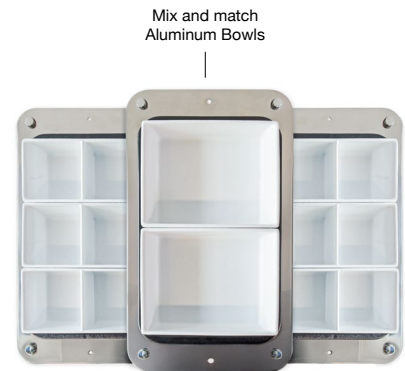

**BTC049FRT18** (4) 10" x 7.75" Cooling Cell - Frosted

**BHO183BKT18** (2) 19.5" x 11.75" Domino Cold Pan

**BRI020MSS18** (2) 24.25" x 13.75" Stainless Domino Stackable Stand

**BRI024MSS18** 3.5" Domino Leg Extensions - Set of 4

## DOMINO SYSTEM COLD SET - TRIO

Interlocking legs connect Domino pieces for fully customizable setups

Chilled with 2 cooling cells in pan

Mix and match Aluminum Bowls

TOP VIEW