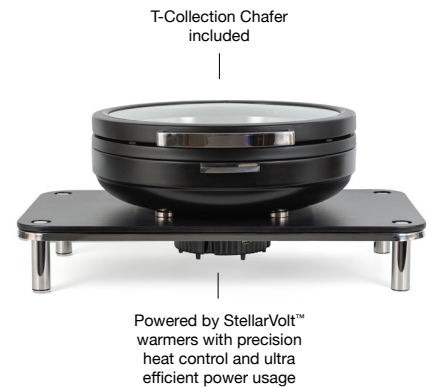

## STELLARVOLT™ INDUCTION & 6.5 QT ROUND CHAFER SETS

Magnets keep chafers firmly in place.

6.5 qt Round Smart W Chafer with Glass Lid and Domino StellarVolt™ Induction Set - 120v - Natural

**BST081MUM18**