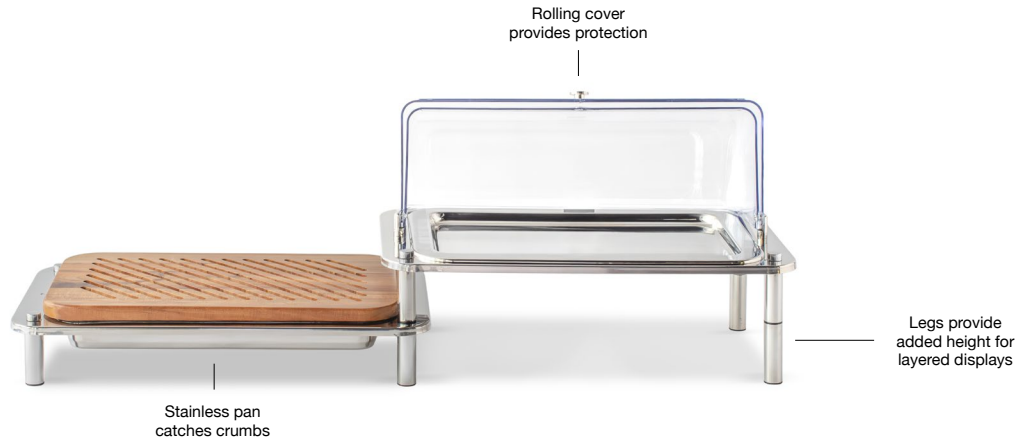

DOMINO SYSTEM BREAD SET

Domino System Bread Set

BST072MUM18

Includes:

BCV014CLT18 22.75" x 14" Domino Rolling Cover - Clear

BPT040MSS18 20.75" x 12.75" Stainless Domino Serving Tray

BHO207NAW18 20.75" x 11" Domino Cutting Board - Natural

BHO184BSS18 19.5" x 11.75" Mirrored Stainless Cold Pan

BRI020MSS18 (2) 24.25" x 13.75" Stainless Domino Stackable Stand

BRI024MSS18 3.5" Domino Leg Extensions - Set of 4