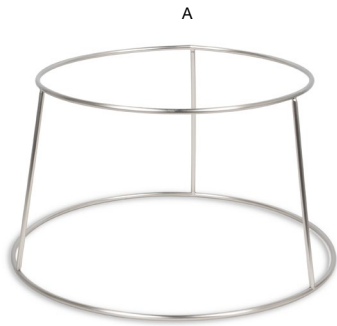

NEW *collection*

HARMONY[®]

servers & display riser

Elevate your presentation with Harmony[®] double-walled Servers and Display Riser, combining style and functionality. The tiered design allows for easy access on all sides and its stackability ensures convenient storage and portability.

DOUBLE-WALLED | EXTENSIVE COMBINATIONS | MAXIMIZES SPACE

FOH[®]
WORLDWIDE

room360[®]

FOH
FRONT OF THE HOUSE[®]

A

B

Double-walled
for optimal
temperature control

C

- | | | | | |
|----------|---|--------|--------------------|------------|
| A | 7" Round Brushed Stainless Display Riser - Silver
12.5 dia x 7 in 31.5 dia x 17.5 cm | pack 4 | BRI015BSS21 | NEW |
| B | 19.5" Round Brushed Stainless Harmony® Server - Silver
19.5 dia x 2.75 in 49.8 dia x 7 cm | pack 4 | BPT011BSS21 | NEW |
| C | 14" Round Brushed Stainless Harmony® Server - Silver
14.25 dia x 2.25 in 35.9 dia x 6 cm | pack 4 | BPT010BSS21 | NEW |

Brushed Stainless Seafood Tower - 2 Tier - Silver
19.5 dia x 10 in | 49.8 dia x 25.2 cm
pack 4
BTH003BSS21
NEW

CREATE THE BELOW COMBINATIONS USING THE DISPLAY RISER
ITEMS LISTED ARE SOLD SEPARATELY

(2) 14" Round
Brushed Stainless
Harmony™ Server
- Silver
BPT010BSS21