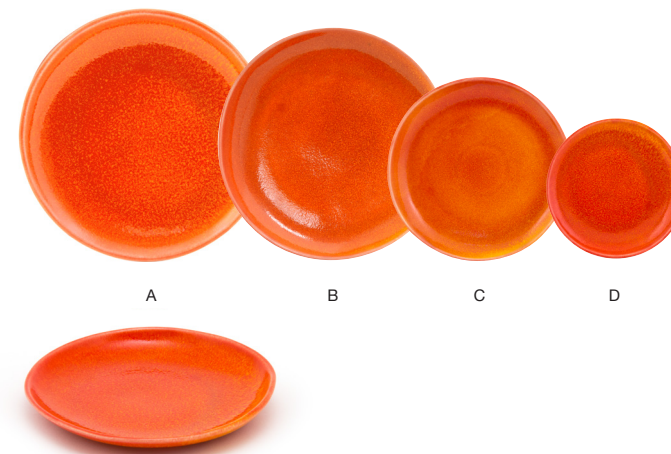

- **A 11" Round Kiln® Plate - Blood Orange** pack 6 **DOS029ORP22** PC
  11 dia x 1.75 in | 28.2 dia x 4.3 cm
- **B 10" Round Kiln® Plate - Blood Orange** pack 6 **DDP061ORP22**
  10 dia x 1.5 in | 25.1 dia x 4 cm
- **C 8" Round Kiln® Plate - Blood Orange** pack 12 **DSP031ORP23**
  8 dia x 1.25 in | 20.5 dia x 3.1 cm
- **D 6" Round Kiln® Plate - Blood Orange** pack 12 **DAP076ORP23**
  6 dia x 1 in | 15 dia x 2.3 cm