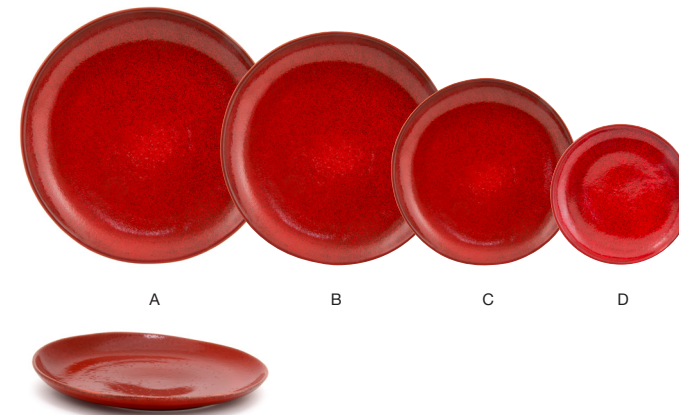

- A 7 oz Round Kiln® Bowl - Blood Orange** pack 12 **DBO141ORP23**
4 dia x 2.25 in | 10.3 dia x 5.4 cm, 207 ml
- B 4 oz Kiln® Ramekin - Blood Orange** pack 12 **ASC024ORP23**
4 dia x 2 in | 10.4 dia x 4.9 cm, 118 ml
- C 1.5 oz Kiln® Ramekin - Blood Orange** pack 12 **ASC023ORP23**
2.75 dia x 1.25 in | 7.2 dia x 3.2 cm, 44 ml

DINNERWARE - REACTIVE GLAZE, COLORED BODY PORCELAIN

PC PLATE COVER AVAILABLE

KILN®
chili

Kiln® Chili provides visually striking statement pieces for all tabletops with its bright, scarlet-colored reactive glaze.

HIGH-TEMPERATURE COLORED PORCELAIN | LIFETIME PLUS WARRANTY | SMOOTH CONTOURS

- A 11" Round Kiln® Plate - Chili pack 6 DOS029RDP22 **PC**
- B 10" Round Kiln® Plate - Chili pack 6 DDP061RDP22
- C 8" Round Kiln® Plate - Chili pack 12 DSP031RDP23
- D 6" Round Kiln® Plate - Chili pack 12 DAP076RDP23