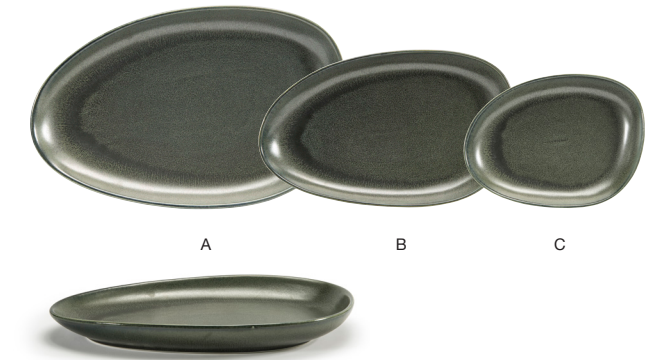

- **A 14" Oval Kiln® Platter - Sage** pack 2 **SPT056DGP20**
  14 x 9 x 1.5 in | 35.5 x 23 x 4.1 cm
- **B 11" Oval Kiln® Plate - Sage** pack 6 **DDP062DGP22**
  11 x 7 x 1.5 in | 28.2 x 17.6 x 3.9 cm
- **C 8" Oval Kiln® Plate - Sage** pack 12 **DSP032DGP23**
  8 x 6.25 x 1.5 in | 20.5 x 15.7 x 3.7 cm