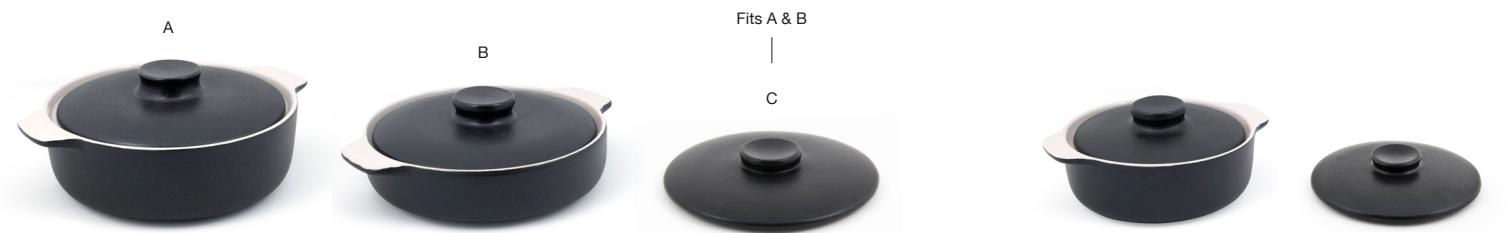

- A 10 oz Kiln® Cup - Vanilla Bean** pack 12 **DCS046BEP23**
4.5 x 3.75 x 3 in | 11.6 x 9.3 x 7.4 cm, 296 ml
- B 6" Round Kiln® Saucer - Vanilla Bean** pack 12 **DCS047BEP23**
6 dia x 1 in | 15 dia x 2.3 cm
- C 4 oz Kiln® Ramekin - Vanilla Bean** pack 12 **ASC024BEP23**
4 dia x 2 in | 10.4 dia x 4.9 cm, 118 ml
- D 4.75" Round Kiln® Saucer - Vanilla Bean** pack 12 **DCS059BEP23**
4.75 dia x .75 in | 11.9 dia x 1.7 cm

FULLY VITRIFIED | EASY-TO-HANDLE | SMOOTH CONTOURS

- A** 9.25" Round Kiln® Ovenware Dish with Lid - 74 oz - Black pack 2 DBO139BKC20
11.25 x 9.25 x 4.25 in | 28.5 x 23.5 x 10.8 cm, 2.2 L
- B** 56 oz Round Kiln® Ovenware Dish with Lid - Black pack 2 DBO140BKC20
11.25 x 9.25 x 3.5 in | 28.5 x 23.5 x 8.8 cm, 1.7 L
- C** Replacement 56/74 oz Round Kiln® Ovenware Lid - Black pack 2 DLI139BKC20
8.5 dia x 1.5 in | 21.5 dia x 4 cm