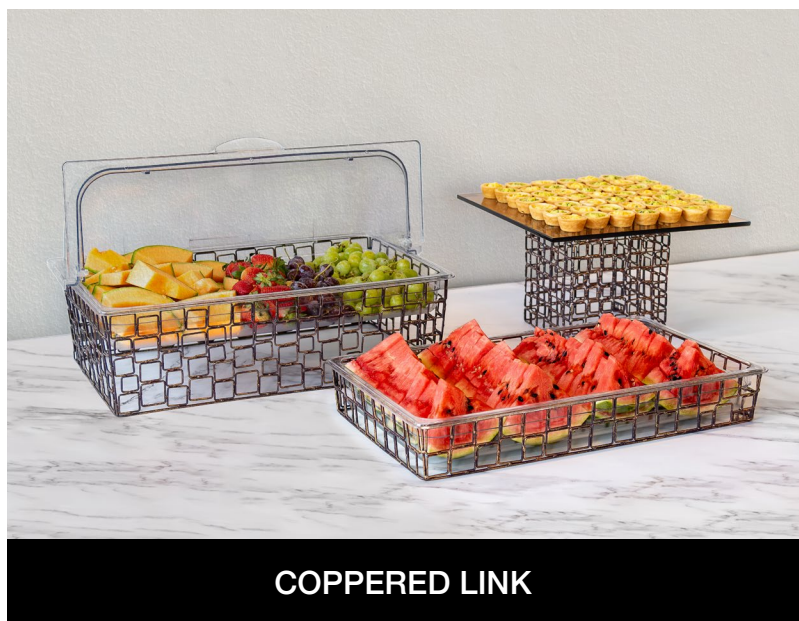

Start your Creativity: B³ BUFFET BUILDING BLOCKS®

With comprehensive collections in a wide variety of styles and finishes, B³ Buffet Building Blocks® makes it easy to mix, match, and scale buffet presentations—whether refreshing an existing setup or building something entirely new.

*Scan to view hundreds
of innovative products!*