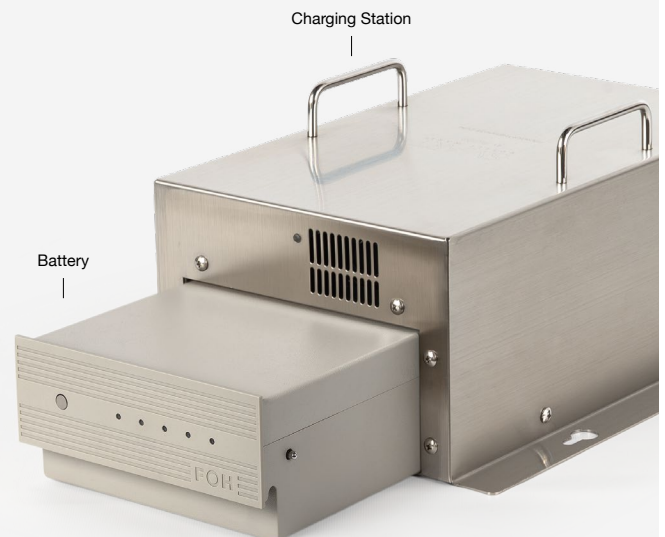

CHARGING STATION

Integrated handles allows for easy lifting, positioning, and installation.

Wall-mount brackets for secure installation or stable countertop placement.

Durable, corrosion-resistant material suitable for commercial environments.

1 year warranty provides assurance of reliable performance and quality.