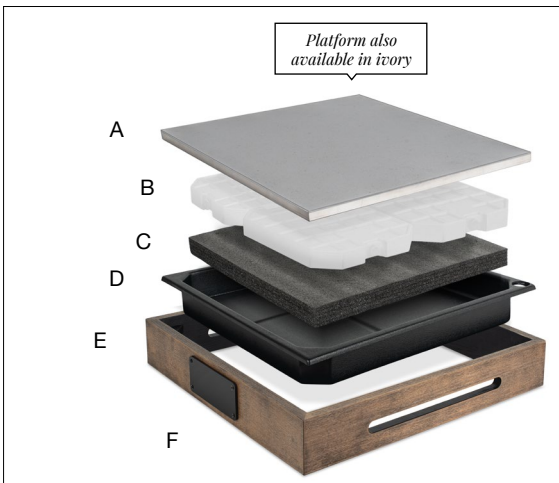

Components

A Eco System Cool Platform	pack 1	BTR020GYC18	grey
17.75 sq x .25 in | 45.3 sq x .5 cm		BTR020GYC18	ivory
B 10" x 7.75" Cooling Cell - Frosted	pack 1	BTC049FRT18	
10 x 7.75 x 1.25 in | 25.5 x 20 x 3 cm			
C Eco System Cold Foam Riser	pack 1	BTR019BKT18	
15.75 sq x 1.25 in | 40.2 sq x 3 cm			
D Eco System Cold Box Ice Pack Tray	pack 1	BTR018BKT18	
19.75 sq x 2.75 in | 50.2 sq x 6.9 cm			
E Eco System Box	pack 1	BTR017NAW18	cider
21.25 sq x 3.5 in | 54.2 sq x 9 cm		BTR017BKW18	black
F Eco System Black Board	pack 1	BTR021BKT18	
6.25 x 2.5 x .25 in | 16 x 6.5 x .5 cm