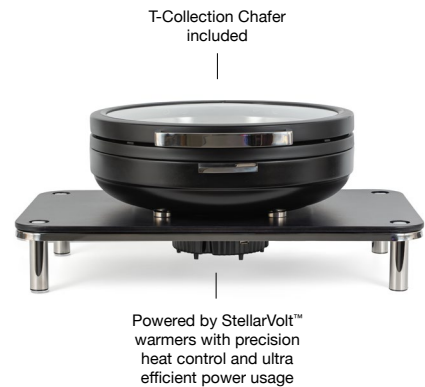

Need guidance?

Schedule a live demo with our buffet experts.

STELLARVOLT™ INDUCTION & 6.5 QT ROUND CHAFER SETS

6.5 qt Round Smart W Chafer with Glass Lid and Domino StellarVolt™ Induction Set - 120v - Natural