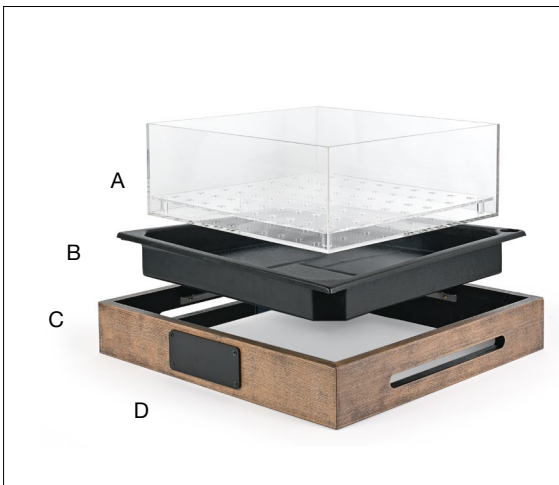

Designed for cold food display applications including seafood, desserts, beverages, fruit, and chilled appetizers.

Eco System Ice Bed Set - Black
21.25 sq x 7.25 in | 54.2 sq x 18.6 cm
pack 1
BTR059BKM18 **MTO**

Eco System Ice Bed Set - Cider
21.25 sq x 7.25 in | 54.2 sq x 18.6 cm
pack 1
BTR059NAM18

Black Box

Cider Box

Components

- | | | | |
|--|--------|--------------------|-------|
| A Eco System Ice Bed | pack 1 | BTR060CLT18 | |
| 16.75 sq x 6.25 in 42.5 sq x 15.7 cm | | | |
| B Eco System Cold Box Ice Pack Tray | pack 1 | BTR018BKT18 | |
| 19.75 sq x 2.75 in 50.2 sq x 6.9 cm | | | |
| C Eco System Box | pack 1 | BTR017NAW18 | cider |
| 21.25 sq x 3.5 in 54.2 sq x 9 cm | | BTR017BKW18 | black |
| D Eco System Black Board | pack 1 | BTR021BKT18 | |
| 6.25 x 2.5 x .25 in 16 x 6.5 x .5 cm | | | |