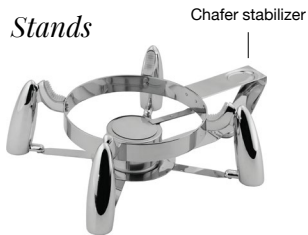

Stands

4.75 qt Round Smart W Chafers Base
16.5 dia x 5.5 in | 42 dia x 14 cm
pack 1
BCH033MSS18