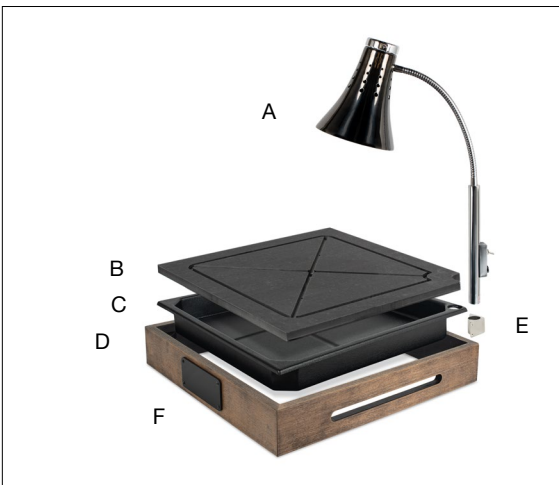

Eco System Warm Carving Station Box Set - Cider
21.25 sq x 24.75 in | 54.2 sq x 62.6 cm
pack 1
*BTR028NAM18

Black Box

Cider Box

Components

A Eco System Heat Lamp - Black 13.75 dia x 24.75 in 35 dia x 62.6 cm	pack 1	*BTR023BKS18
B Eco System Carving Board 19.75 sq x .5 in 50.2 sq x 1.3 cm	pack 1	BTR025BKW18
C Eco System Cold Box Ice Pack Tray 19.75 sq x 2.75 in 50.2 sq x 6.9 cm	pack 1	BTR018BKT18
D Eco System Box 21.25 sq x 3.5 in 54.2 sq x 9 cm	pack 1	BTR017NAW18 BTR017BKW18
E Eco System Heat Lamp Holding Device 2 x 2 x 1.5 in 4.9 x 4.9 x 3.8 cm	pack 1	BTR022BKS18
F Eco System Black Board 6.25 x 2.5 x .25 in 16 x 6.5 x .5 cm	pack 1	BTR021BKT18