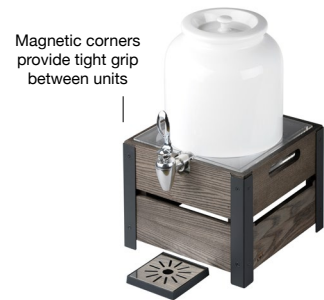

Magnetic corners provide tight grip between units

1.75 gal Natural Porcelain Milk Dispenser with Ice Core
14.75 sq x 17.25 in | 37.7 sq x 44.1 cm, 7 L
pack 1
BDI018MUM18