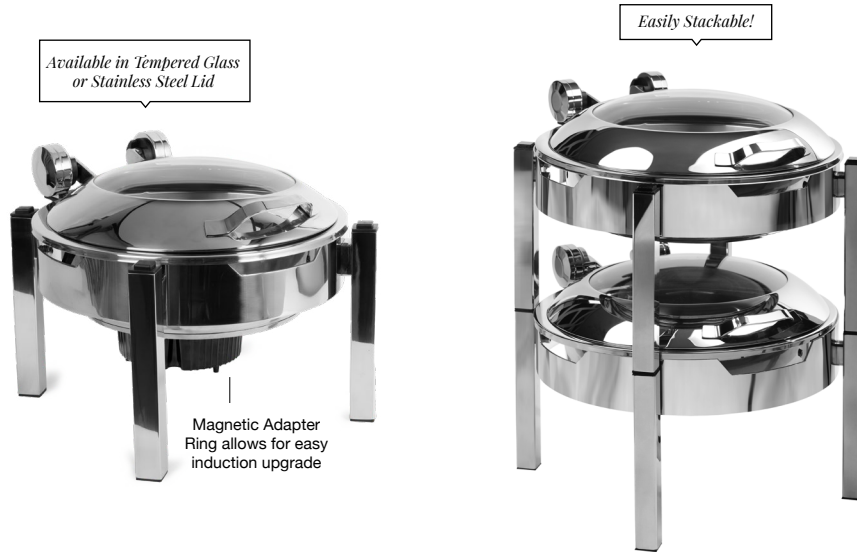

SMART W - LARGE ROUND

Chafers