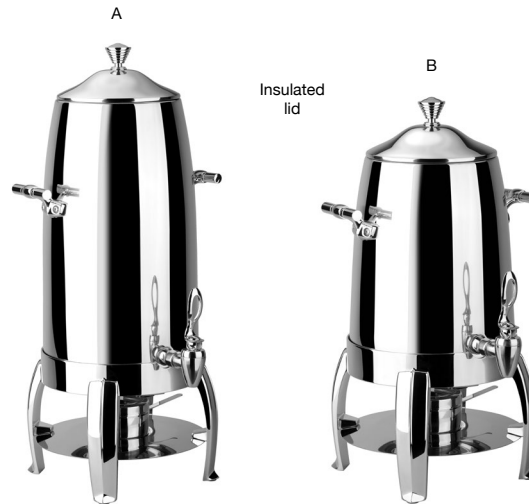

BDI038MUM18 110v
BDI039MUM18 230v

BDI033MUM18 110v
BDI034MUM18 230v

NEW

Ibis

1 gal Ibis Coffee Urn
9 dia x 15.25 in | 22.9 dia x 38.8 cm
pack 1
BDI002MSS18

Odin

Insulated
lid

A 5 gal Odin Coffee Urn pack 1
12.75 dia x 27.25 in | 32.5 dia x 69 cm