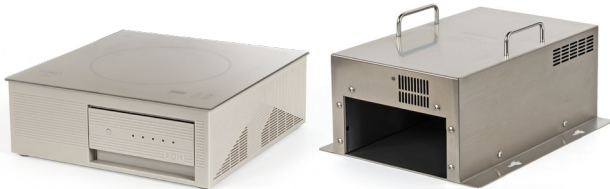

Cooker Starter Set

13.5" Square StellarVolt™ Autonomous Induction Cooker Starter Set - 120v - Stone
13.5 sq x 5.75 in | 34 sq x 14.6 cm
pack 1
BTC072GYF18

Set Includes:
13.5" Square StellarVolt™ Autonomous Induction Cooker - Battery Operated - Stone
13.5" Square StellarVolt™ Autonomous Induction Cooker - Battery - Stone
13.5" Square StellarVolt™ Autonomous Induction Cooker - Charging Station - 120v - Silver

Cooker

Provides a secure resting surface for the chafer stabilizing foot

13.5" Square StellarVolt™ Autonomous Induction Cooker - Battery Operated - Stone
13.5 sq x 5.75 in | 34 sq x 14.6 cm
pack 1
BTC064GYF18