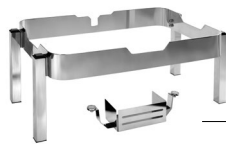

8.5 qt Rectangle Smart W Stackable Chafers Base
25.5 x 15 x 10.5 in | 64.8 x 38.1 x 26.8 cm
pack 1
BCH040BSS18