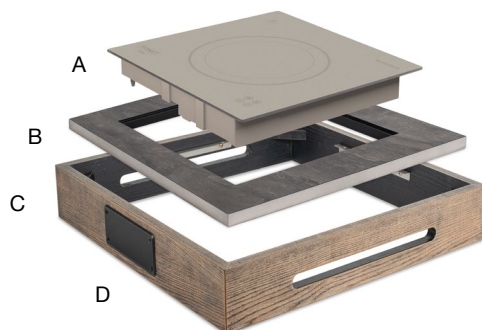

Eco System 14" StellarVolt™ Induction Cooker/Warmer Box Set - Cider with Stone
21.25 sq x 3.5 in | 54.2 sq x 9 cm
pack 1
BTR065NAM18 120v MTO
BTR066NAM18 230v MTO

Black Box

Cider Box

Components

A 14" Square StellarVolt™ Induction Cooker/Warmer - Stone
14 sq x 3 in | 35.5 sq x 7.7 cm
pack 1
BTC060GYF18 120v

A 14" Square StellarVolt™ Induction Cooker/Warmer - Black
14 sq x 3 in | 35.5 sq x 7.7 cm
pack 1
BTC060BKF18 120v
BTC009BKF18 230v

B Eco System 14" StellarVolt™ Induction Cooker/Warmer Flush Mount Platform - Grey
17.75 sq x .75 in | 45.3 sq x 2 cm