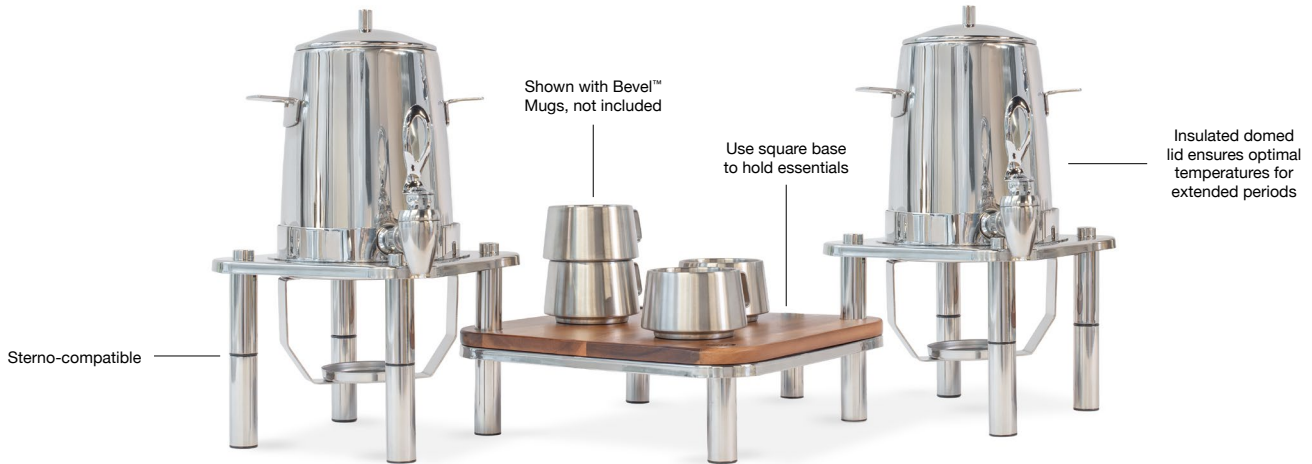

DOMINO SYSTEM COFFEE SET

Domino System Coffee Set BST076MUM18	<i>Includes:</i>	
	BDI001MSS18 (2) 1 gal Domino Coffee Urn BRI019NAW18 13.75" Square Domino Wood Base - Natural BRI018BSS18 13.75" Square Stainless Domino Stand Bevel™ Mugs not included