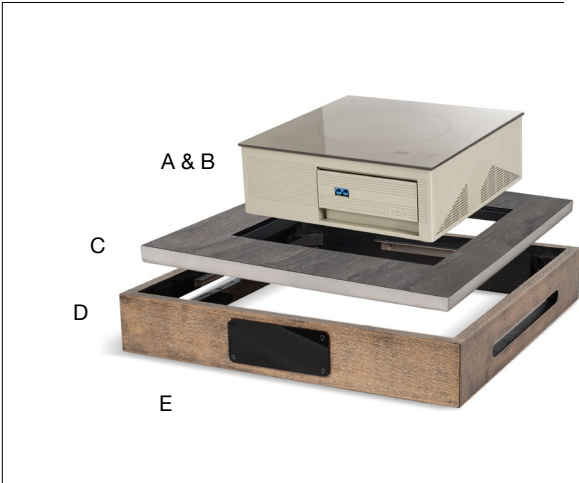

Eco System 13.5" StellarVolt™ Autonomous Induction Box Set - Black with Grey Platform
21.25 sq x 3.5 in | 54.2 sq x 9 cm
pack 1
BTR063BKM18 **MTO**

Eco System 13.5" StellarVolt™ Autonomous Induction Box Set - Cider with Grey Platform
21.25 sq x 3.5 in | 54.2 sq x 9 cm
pack 1
BTR063NAM18

Black Box

Cider Box

Components

A	13.5" Square StellarVolt™ Autonomous Induction Cooker - Battery Operated - Stone	pack 1	BTC064GYF18
	13.5 sq x 5.75 in 34 sq x 14.6 cm		
B	13.5" Square StellarVolt™ Autonomous Induction Cooker - Adaptor - Stone	pack 1	BTC069GYF18
	12 x 6.5 x 3 in 30.3 x 16.3 x 7.6 cm		
C	Eco System 13.5" StellarVolt™ Autonomous Induction Flush Mount Platform - Grey	pack 1	BTR061GYW18
	17.75 sq x .75 in 45.3 sq x 2 cm		
D	Eco System Box	pack 1	BTR017NAW18 cider
	21.25 sq x 3.5 in 54.2 sq x 9 cm		BTR017BKW18 black
E	Eco System Black Board	pack 1	BTR021BKT18
	6.25 x 2.5 x .25 in 16 x 6.5 x .5 cm		