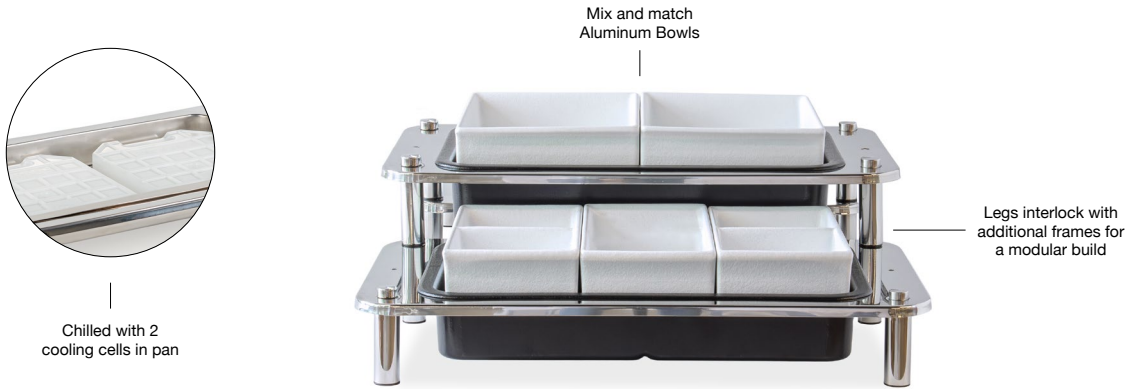

DOMINO SYSTEM COLD SET - DUO

Domino System Cold Set - Duo

BST078MUM18

Includes:

BBO043WHU18 (2) 10.75" x 8.75" Domino Coated Aluminum Bowl - 4.25 qt - White

BBO047WHU18 (2) 10.75" x 5.75" Domino Coated Aluminum Divided Bowl - 2.5 qt - White

BBO046WHU18 10.75" x 5.75" Domino Coated Aluminum Bowl - 2.75 qt - White

BTC049FRT18 (4) 10" x 7.75" Cooling Cell - Frosted

BHO183BKT18 (2) 19.5" x 11.75" Domino Cold Pan

BRI020MSS18 (2) 24.25" x 13.75" Stainless Domino Stackable Stand

BRI024MSS18 3.5" Domino Leg Extensions - Set of 4