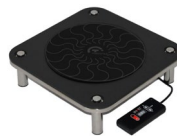

COMPLETE THE *Buffet System*

Square Domino StellarVolt™ Induction Set for Artisan Chafer
13.75 sq x 5.75 in
35 sq x 14.4 cm
pack 1

BTC051BKM18 black - 120v
BTC063BKM18 black - 230v
BTC051NAM18 natural - 120v
BTC063NAM18 natural - 230v