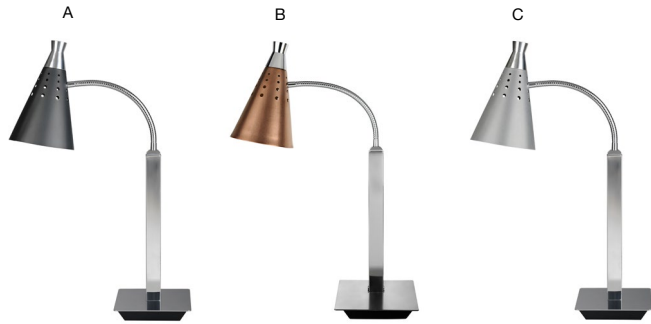

Removable Drip Trays

Integrated drip trays capture excess juices and grease, keeping the area clean and simplifying maintenance.

HEAT LAMPS & CARVING STATIONS

Daisy-chain up to 7 Single Heat Lamps from a single power source