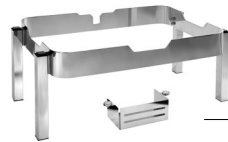

8.5 qt Rectangle Smart W Stackable Chafer Base
25.5 x 15 x 10.5 in | 64.8 x 38.1 x 26.8 cm
pack 1
BCH040BSS18

Accessories