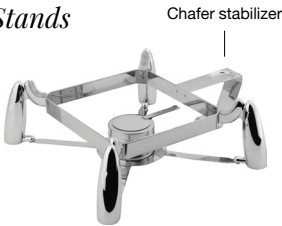

Stands

5.75 qt Square Smart W Chafer Base
18 sq x 5.5 in | 45.5 sq x 14 cm
pack 1
BCH035MSS18