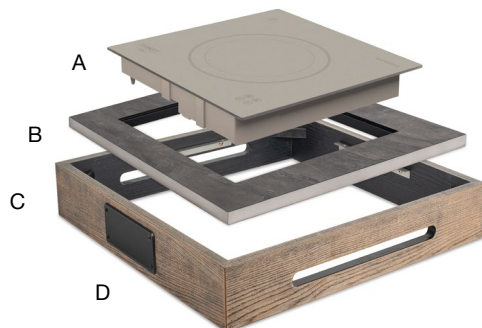

Eco System 14" StellarVolt™ Induction Cooker/Warmer Box Set - Cider with Black
 21.25 sq x 3.5 in | 54.2 sq x 9 cm
 pack 1
BTR065NAM18 120v MTO
BTR066NAM18 230v MTO

Black Box

Cider Box

Components

A 14" Square StellarVolt™ Induction Cooker/Warmer - Stone
 14 sq x 3 in | 35.5 sq x 7.7 cm
 pack 1
BTC060GYF18 120v

A 14" Square StellarVolt™ Induction Cooker/Warmer - Black
 14 sq x 3 in | 35.5 sq x 7.7 cm
 pack 1
BTC060BKF18 120v
BTC009BKF18 230v

B Eco System 14" StellarVolt™ Induction Cooker/Warmer Flush Mount Platform - Grey
 17.75 sq x .75 in | 45.3 sq x 2 cm