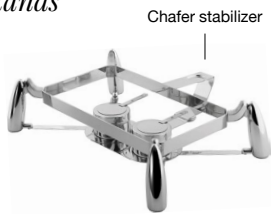

Stands

8.5 qt Rectangle Smart W Chafer Base
22.25 x 17.25 x 5.5 in | 56.5 x 44 x 14 cm
pack 1
BCH036MSS18