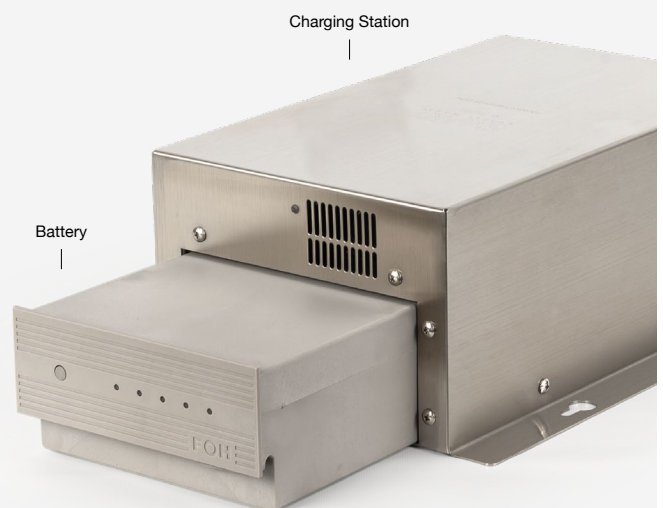

CHARGING STATION

Wall-mount brackets for secure installation or stable countertop placement.

Durable, corrosion-resistant material suitable for commercial environments.

1 year warranty provides assurance of reliable performance and quality.