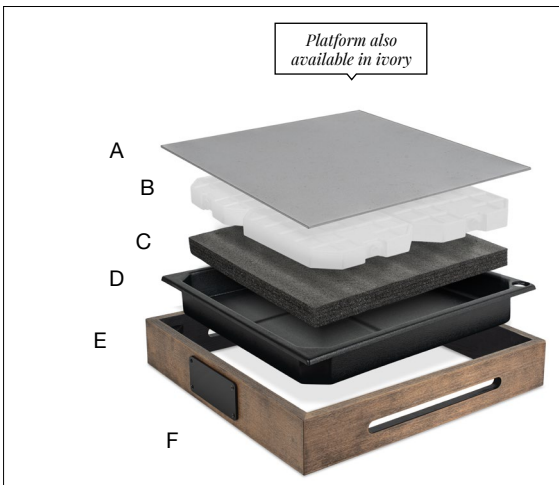

Components

A Eco System Cool Platform	pack 1	BTR020GYC18	grey
17.75 sq x .25 in | 45.3 sq x .5 cm		BTR020BEC18	ivory
B 10" x 7.75" Cooling Cell - Frosted	pack 1	BTC049FRT18	
10 x 7.75 x 1.25 in | 25.5 x 20 x 3 cm			
C Eco System Cold Foam Riser	pack 1	BTR019BKT18	
15.75 sq x 1.25 in | 40.2 sq x 3 cm			
D Eco System Cold Box Ice Pack Tray	pack 1	BTR018BKT18	
19.75 sq x 2.75 in | 50.2 sq x 6.9 cm			
E Eco System Box	pack 1	BTR017NAW18	cider
21.25 sq x 3.5 in | 54.2 sq x 9 cm		BTR017BKW18	black
F Eco System Black Board	pack 1	BTR021BKT18	
6.25 x 2.5 x .25 in | 16 x 6.5 x .5 cm