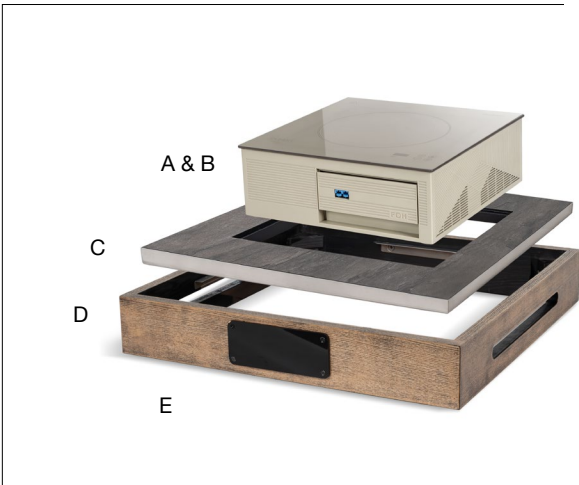

Eco System 13.5" StellarVolt™ Autonomous Induction Box Set - Cider with Grey Platform
21.25 sq x 3.5 in | 54.2 sq x 9 cm
pack 1
BTR063NAM18

Black Box

Cider Box

Components

A	13.5" Square StellarVolt™ Autonomous Induction Cooker - Battery Operated - Stone	pack 1	BTC064GYF18
	13.5 sq x 5.75 in 34 sq x 14.6 cm		
B	13.5" Square StellarVolt™ Autonomous Induction Cooker - Power Adaptor - Stone	pack 1	BTC069GYF18
	12 x 6.5 x 3 in 30.3 x 16.3 x 7.6 cm		
C	Eco System 13.5" StellarVolt™ Autonomous Induction Flush Mount Platform - Grey	pack 1	BTR061GYW18
	17.75 sq x .75 in 45.3 sq x 2 cm		
D	Eco System Box	pack 1	BTR017NAW18
	21.25 sq x 3.5 in 54.2 sq x 9 cm		cider
			black
E	Eco System Black Board	pack 1	BTR021BKT18
	6.25 x 2.5 x .25 in 16 x 6.5 x .5 cm		