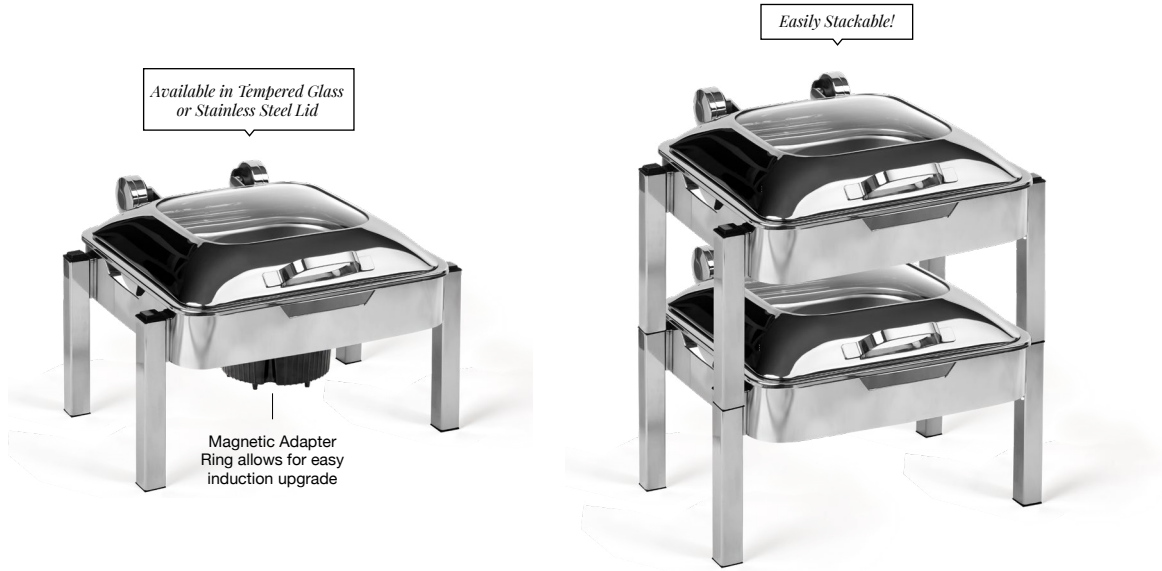

See pan compatibility chart on pages 54-57.

Protect YOUR CHAFERS

8.5 qt Rectangle Smart W Chafer Storage Crate
28.25 x 21 x 15.5 in
71.5 x 53.4 x 39.4 cm
pack 1
BHO262RDT18

Our durable, stackable storage crate is designed with customized foam inserts to protect each chafing dish to maximize your investment.

SMART W - SQUARE

Chafers

5.75 qt Square Smart W Chafers with Glass Lid and Food Pan
17.25 sq x 7 in | 44 sq x 18 cm, 5.5 L
pack 1
BCH011MSS18

5.75 qt Square Smart W Chafers with Stainless Steel Lid and Food Pan
17.25 sq x 7 in | 44 sq x 17.8 cm, 5.5 L
pack 1
BCH010MSS18