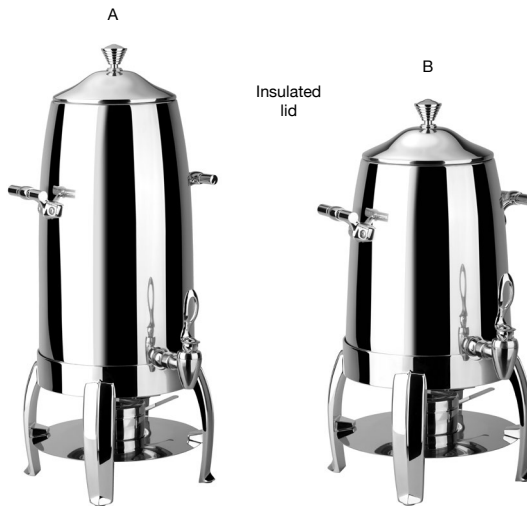

Odin

A 5 gal Odin Coffee Urn pack 1 **BDI005MSS18**
12.75 dia x 27.25 in | 32.5 dia x 69 cm

B 3 gal Odin Coffee Urn pack 1 **BDI004MSS18**
12.5 dia x 22.75 in | 31.5 dia x 57.5 cm

Insulated lid

Coffee urn induction riser houses the induction warmer and mini controller, which allows accurate temperature control

4" Coffee Urn Induction Riser pack 1 **BRI040MUS18**
6.5 dia x 4 in | 16.5 dia x 10 cm

Fits:
20 qt Odin Coffee Urn
12.75 qt Odin Coffee Urn

Protect YOUR URNS

Odin Coffee Urn Storage Crate
28.25 x 21 x 15.5 in | 71.5 x 53.4 x 39.4 cm
pack 1
BHO278RDT18 5 gal
BHO254RDT18 3 gal

Odin Accessories

7" Round StellarVolt™ Induction Warmer pack 1
BTC011GYF18 stone - 120v
BTC012GYF18 stone - 230v
BTC013GYF18 stone - battery

BTC011BKF18 black - 120v
BTC012BKF18 black - 230v
BTC013BKF18 black - battery

7" Round StellarVolt™ Induction Warmer Remote Control and Mini Controller Set pack 1
BTC065GYF18 stone
BTC065BKF18 black