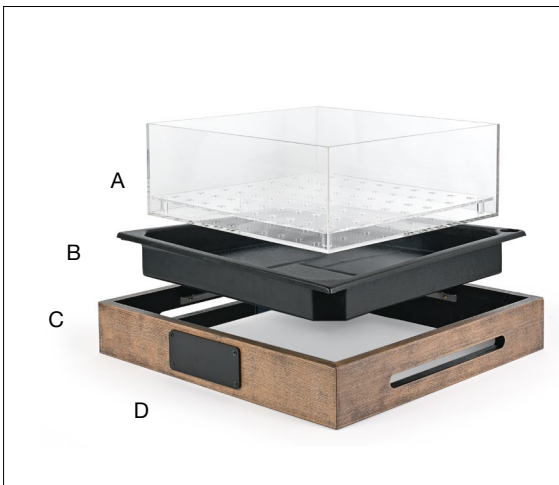

Designed for cold food display applications including seafood, desserts, beverages, fruit, and chilled appetizers.

Eco System Ice Bed Set - Black
21.25 sq x 7.25 in | 54.2 sq x 18.6 cm
pack 1
BTR059BKM18 **MTO**

Eco System Ice Bed Set - Cider
21.25 sq x 7.25 in | 54.2 sq x 18.6 cm
pack 1
BTR059NAM18

Black Box

Cider Box

Components

- | | | |
|--|--------|--------------------------|
| A Eco System Ice Bed | pack 1 | BTR060CLT18 |
| 16.75 sq x 6.25 in 42.5 sq x 15.7 cm | | |
| B Eco System Cold Box Ice Pack Tray | pack 1 | BTR018BKT18 |
| 19.75 sq x 2.75 in 50.2 sq x 6.9 cm | | |
| C Eco System Box | pack 1 | BTR017NAW18 cider |
| 21.25 sq x 3.5 in 54.2 sq x 9 cm | | BTR017BKW18 black |
| D Eco System Black Board | pack 1 | BTR021BKT18 |
| 6.25 x 2.5 x .25 in 16 x 6.5 x .5 cm | | |