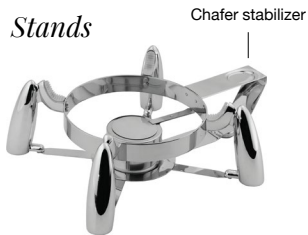

Stands

4.75 qt Round Smart W Chafer Base
16.5 dia x 5.5 in | 42 dia x 14 cm
pack 1
BCH033MSS18