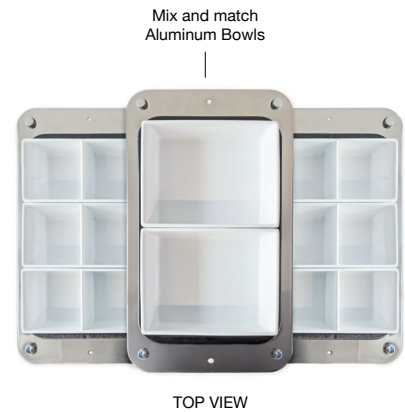

DOMINO SYSTEM COLD SET - TRIO

TOP VIEW

Domino System Cold Set - Trio

BST067MUM18

Includes:

BBO043WHU18 (2) 10.75" x 8.75" Domino Coated Aluminum Bowl - 4.25 qt - White

BBO047WHU18 (6) 10.75" x 5.75" Domino Coated Aluminum Divided Bowl - 2.5 qt - White

BTC049FRT18 (6) 10" x 7.75" Cooling Cell - Frosted

BHO183BKT18 (3) 19.5" x 11.75" Domino Cold Pan

BRI020MSS18 (3) 24.25" x 13.75" Stainless Domino Stackable Stand