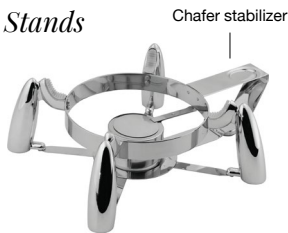

Stands

6.5 qt Round Smart W Chafers Base
17.25 dia x 5.5 in | 44 dia x 14 cm
pack 1
BCH034MSS18