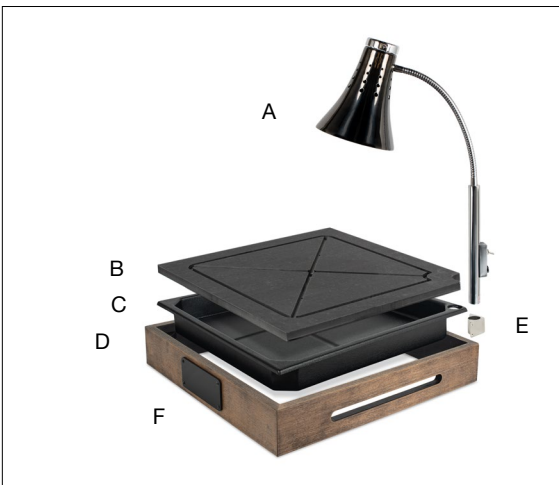

Eco System Warm Carving Station Box Set - 110v - Cider
21.25 sq x 24.75 in | 54.2 sq x 62.6 cm
pack 1
*BTR028NAM18

Black Box

Cider Box

Components

A Eco System Heat Lamp - 110v - Black	pack 1	*BTR023BKS18
13.75 dia x 24.75 in 35 dia x 62.6 cm		
B Eco System Carving Board	pack 1	BTR025BKW18
19.75 sq x .5 in 50.2 sq x 1.3 cm		
C Eco System Cold Box Ice Pack Tray	pack 1	BTR018BKT18
19.75 sq x 2.75 in 50.2 sq x 6.9 cm		
D Eco System Box	pack 1	BTR017NAW18
21.25 sq x 3.5 in 54.2 sq x 9 cm		cider black
E Eco System Heat Lamp Holding Device	pack 1	BTR022BKS18
2 x 2 x 1.5 in 4.9 x 4.9 x 3.8 cm		
F Eco System Black Board	pack 1	BTR021BKT18
6.25 x 2.5 x .25 in 16 x 6.5 x .5 cm		