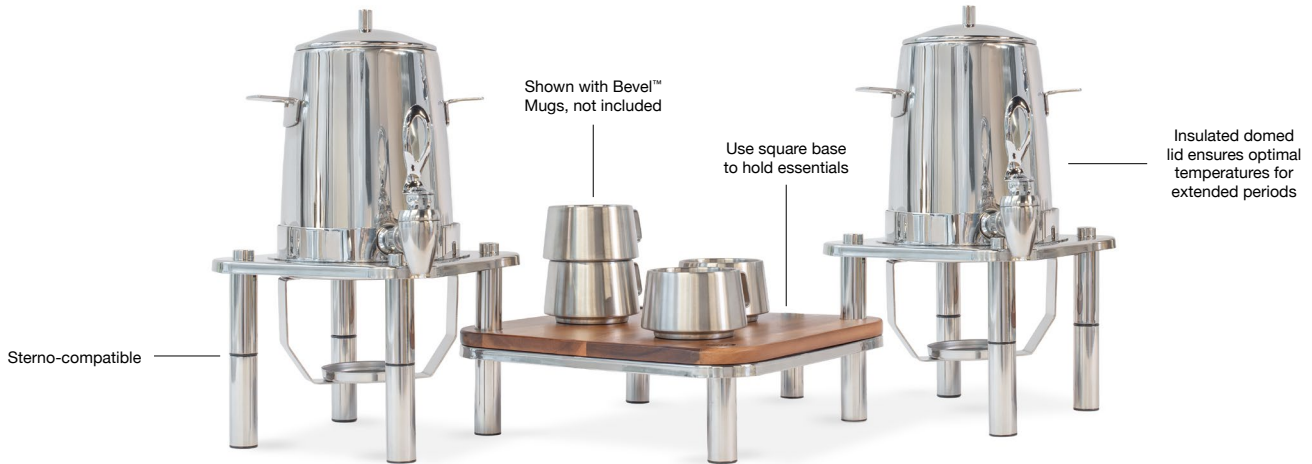

DOMINO SYSTEM COFFEE SET

Domino System Coffee Set BST076MUM18	<i>Includes:</i>			
	BDI001MSS18	(2) 1 gal Domino Coffee Urn		
	BRI019NAW18	13.75" Square Domino Wood Base - Natural	BRI018BSS18	13.75" Square Stainless Domino Stand

Bevel™ Mugs not included