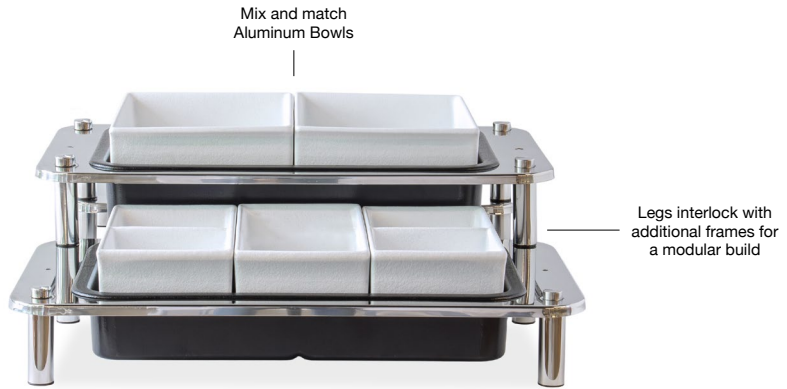

DOMINO SYSTEM COLD SET - DUO

Chilled with 2 cooling cells in pan

Domino System Cold Set - Duo

BST078MUM18

Includes:

BBO043WHU18 (2) 10.75" x 8.75" Domino Coated Aluminum Bowl - 4.25 qt - White

BBO047WHU18 (2) 10.75" x 5.75" Domino Coated Aluminum Divided Bowl - 2.5 qt - White

BBO046WHU18 10.75" x 5.75" Domino Coated Aluminum Bowl - 2.75 qt - White

BTC049FRT18 (4) 10" x 7.75" Cooling Cell - Frosted

BHO183BKT18 (2) 19.5" x 11.75" Domino Cold Pan

BRI020MSS18 (2) 24.25" x 13.75" Stainless Domino Stackable Stand

BRI024MSS18 3.5" Domino Leg Extensions - Set of 4