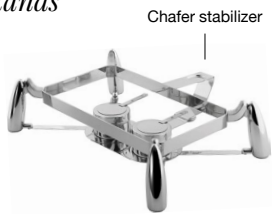

Stands

8.5 qt Rectangle Smart W Chafers Base
22.25 x 17.25 x 5.5 in | 56.5 x 44 x 14 cm
pack 1
BCH036MSS18