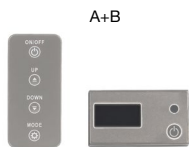

Accessories

A+B