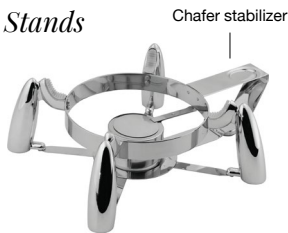

Stands

6.5 qt Round Smart W Chafer Base
17.25 dia x 5.5 in | 44 dia x 14 cm
pack 1
BCH034MSS18