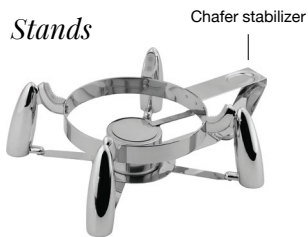

Stands

4.75 qt Round Smart W Chafers Base
16.5 dia x 5.5 in | 42 dia x 14 cm
pack 1
BCH033MSS18