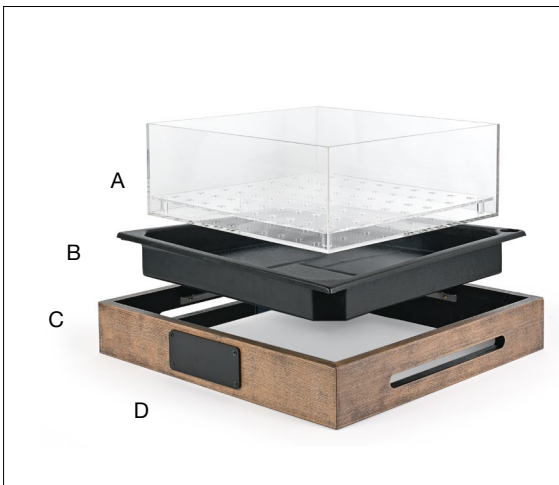

Components

A Eco System Ice Bed	pack 1	BTR060CLT18
16.75 sq x 6.25 in | 42.5 sq x 15.7 cm		
B Eco System Cold Box Ice Pack Tray	pack 1	BTR018BKT18
19.75 sq x 2.75 in | 50.2 sq x 6.9 cm		
C Eco System Box	pack 1	BTR017NAW18 cider
21.25 sq x 3.5 in | 54.2 sq x 9 cm		BTR017BKW18 black
D Eco System Black Board	pack 1	BTR021BKT18
6.25 x 2.5 x .25 in | 16 x 6.5 x .5 cm