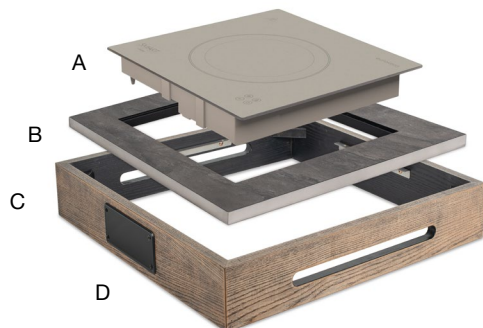

Components

A 14" Square StellarVolt™ Induction Cooker/Warmer - Stone
14 sq x 3 in | 35.5 sq x 7.7 cm
pack 1
BTC060GYF18 120v

A 14" Square StellarVolt™ Induction Cooker/Warmer - Black
14 sq x 3 in | 35.5 sq x 7.7 cm
pack 1
BTC060BKF18 120v
BTC009BKF18 230v

B Eco System 14" StellarVolt™ Induction Cooker/Warmer Flush Mount Platform - Grey
17.75 sq x .75 in | 45.3 sq x 2 cm

pack 1 **BTR045GYW18**

C Eco System Box
21.25 sq x 3.5 in | 54.2 sq x 9 cm

pack 1 **BTR017NAW18** cider
BTR017BKW18 black

D Eco System Black Board
6.25 x 2.5 x .25 in | 16 x 6.5 x .5 cm

pack 1 **BTR021BKT18**