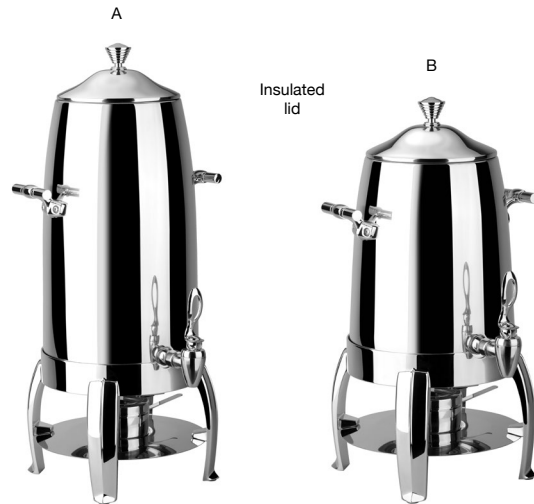

Odin

Insulated
lid

A 5 gal Odin Coffee Urn pack 1
12.75 dia x 27.25 in | 32.5 dia x 69 cm

B 3 gal Odin Coffee Urn pack 1
12.5 dia x 22.75 in | 31.5 dia x 57.5 cm

BDI005MSS18

BDI004MSS18

Protect YOUR CHAFERS

Odin Coffee Urn Storage Crate
28.25 x 21 x 15.5 in | 71.5 x 53.4
x 39.4 cm
pack 1
BHO278RDT18 5 gal
BHO254RDT18 3 gal

Universal Accessories

7" Round StellarVolt™ Induction Warmer
7 dia x 3.5 in | 17.8 dia x 8.9 cm
pack 1

BTC011GYF18 stone - 120v
BTC012GYF18 stone - 230v
BTC013GYF18 stone - battery

BTC011BKF18 black - 120v
BTC012BKF18 black - 230v
BTC013BKF18 black - battery

4" Coffee Urn Induction Riser
6.5 dia x 4 in | 16.5 dia x 10 cm
pack 1
BRI040MUS18

Fits:
20 qt Odin Coffee Urn
12.75 qt Odin Coffee Urn