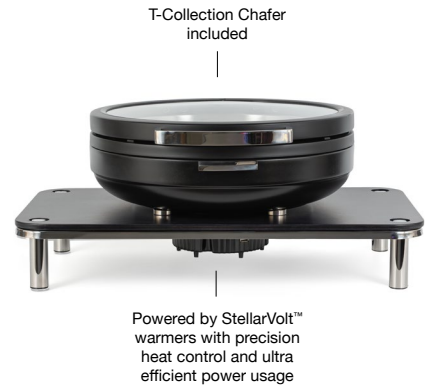

## STELLARVOLT™ INDUCTION & 6.5 QT ROUND CHAFER SETS

6.5 qt Round Smart W Chafer with Glass Lid and Domino StellarVolt™ Induction Set - 120v - Natural

**BST081MUM18**

*Includes:*

- BCH016BKS18** 6.5 qt Round T-Collection Chafer with Food Pan - Matte Black
- BTC011BKF18** 7" Round StellarVolt™ Induction Warmer - 120v - Black
- BTC042NAW18** (3) 24.25" x 14" Domino Magnetic Platform - Natural
- BRI020MSS18** (3) 24.25" x 13.75" Stainless Domino Stackable Stand