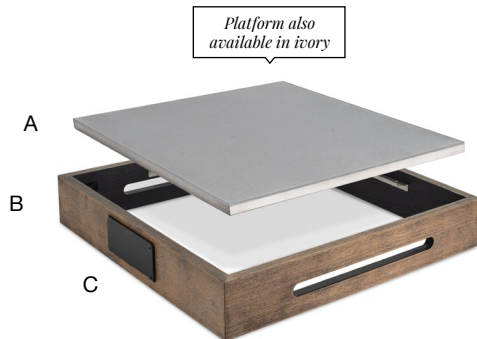

Components

A Eco System Neutral Platform
17.75 sq x .75 in | 45.3 sq x 2 cm

pack 1 **BTR036GYP18** grey
BTR036BEP18 ivory

B Eco System Box
21.25 sq x 3.5 in | 54.2 sq x 9 cm

pack 1 **BTR017NAW18** cider
BTR017BKW18 black

pack 1 **BTR021BKT18**