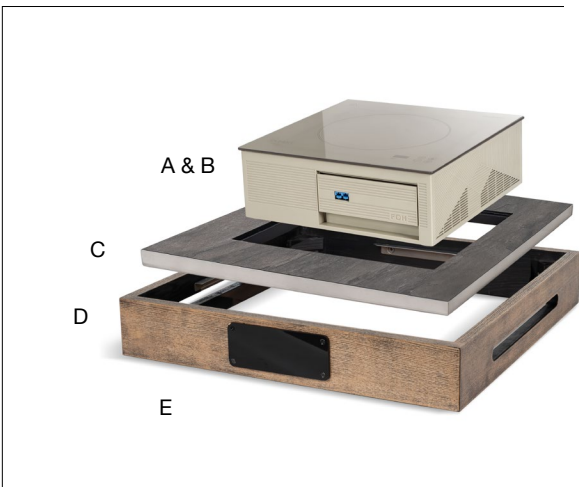

Components

A	13.5" Square StellarVolt™ Autonomous Induction Cooker - Battery Operated - Stone 13.5 sq x 5.75 in | 34 sq x 14.6 cm	pack 1	BTC064GYF18
B	13.5" Square StellarVolt™ Autonomous Induction Cooker - Adaptor - Stone 12 x 6.5 x 3 in | 30.3 x 16.3 x 7.6 cm	pack 1	BTC069GYF18
C	Eco System 13.5" StellarVolt™ Autonomous Induction Flush Mount Platform - Grey 17.75 sq x .75 in | 45.3 sq x 2 cm	pack 1	BTR061GYW18
D	Eco System Box 21.25 sq x 3.5 in | 54.2 sq x 9 cm	pack 1	BTR017NAW18 cider BTR017BKW18 black
E	Eco System Black Board 6.25 x 2.5 x .25 in | 16 x 6.5 x .5 cm	pack 1	BTR021BKT18

For use on Eco Trolley only