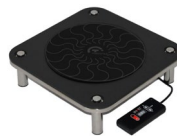

### COMPLETE THE *Buffet System*

**Square Domino StellarVolt™ Induction Set for Artisan Chafer**  
13.75 sq x 5.75 in  
35 sq x 14.4 cm  
pack 1

**BTC051BKM18** black - 120v  
**BTC063BKM18** black - 230v  
**BTC051NAM18** natural - 120v  
**BTC063NAM18** natural - 230v