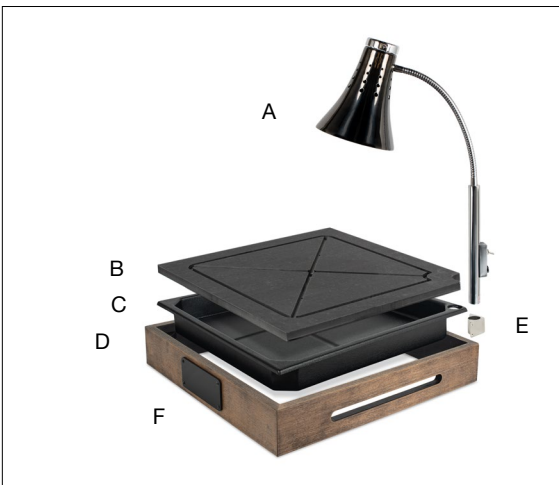

Components

A Eco System Heat Lamp - Black 13.75 dia x 24.75 in | 35 dia x 62.6 cm	pack 1	*BTR023BKS18
B Eco System Carving Board 19.75 sq x .5 in | 50.2 sq x 1.3 cm	pack 1	BTR025BKW18
C Eco System Cold Box Ice Pack Tray 19.75 sq x 2.75 in | 50.2 sq x 6.9 cm	pack 1	BTR018BKT18
D Eco System Box 21.25 sq x 3.5 in | 54.2 sq x 9 cm	pack 1	BTR017NAW18 BTR017BKW18
E Eco System Heat Lamp Holding Device 2 x 2 x 1.5 in | 4.9 x 4.9 x 3.8 cm	pack 1	BTR022BKS18
F Eco System Black Board 6.25 x 2.5 x .25 in | 16 x 6.5 x .5 cm	pack 1	BTR021BKT18

*AC Power Only
Bulb not included