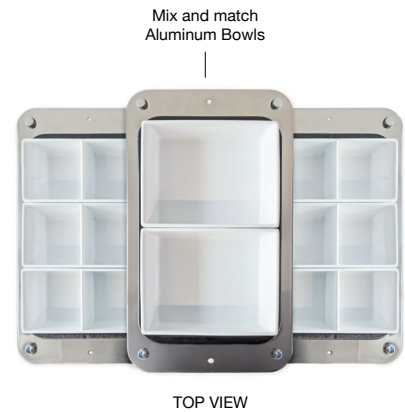

DOMINO SYSTEM COLD SET - TRIO

Domino System Cold Set - Trio

BST067MUM18

Includes:

BBO043WHU18 (2) 10.75" x 8.75" Domino Coated Aluminum Bowl - 4.25 qt - White

BBO047WHU18 (6) 10.75" x 5.75" Domino Coated Aluminum Divided Bowl - 2.5 qt - White

BTC049FRT18 (6) 10" x 7.75" Cooling Cell - Frosted

BHO183BKT18 (3) 19.5" x 11.75" Domino Cold Pan

BRI020MSS18 (3) 24.25" x 13.75" Stainless Domino Stackable Stand