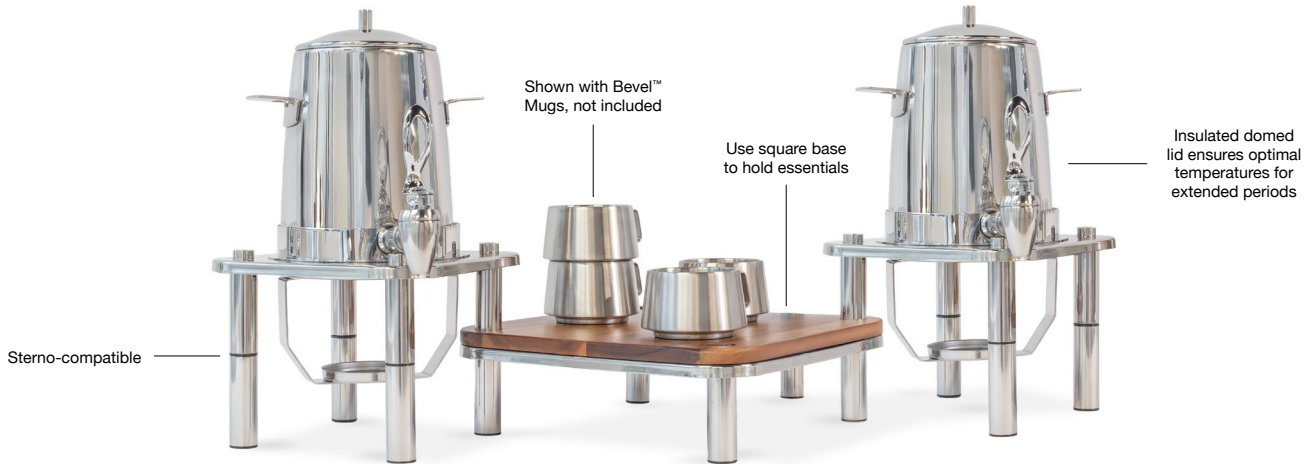

DOMINO SYSTEM COFFEE SET

Domino System Coffee Set

BST076MUM18

Includes:

BDI001MSS18 (2) 1 gal Domino Coffee Urn

BRI019NAW18 13.75" Square Domino Wood Base - Natural

BRI018BSS18 13.75" Square Stainless Domino Stand

Bevel™ Mugs not included