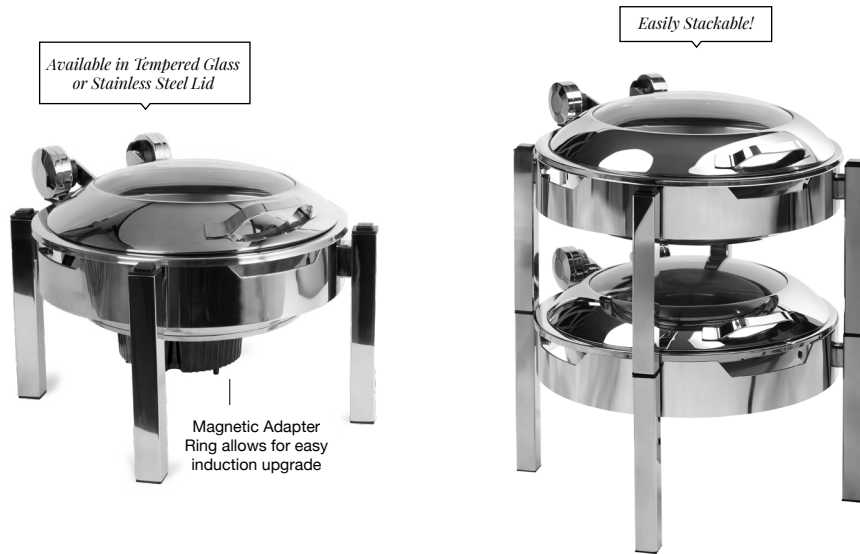

SMART W - LARGE ROUND

Chafers