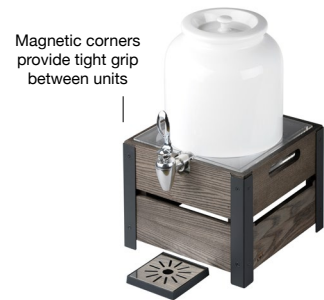

1.75 gal Natural Porcelain Milk Dispenser with Ice Core
14.75 sq x 17.25 in | 37.7 sq x 44.1 cm, 7 L
pack 1
BDI018MUM18