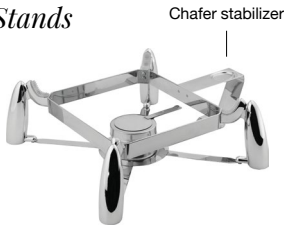

Stands

5.75 qt Square Smart W Chafers Base
18 sq x 5.5 in | 45.5 sq x 14 cm
pack 1
BCH035MSS18