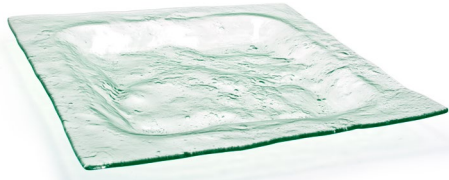

ARCTIC™  
*clear & frosted*

Whether it's small bites for many or a unique dish for one, plating on Arctic™ glass makes a bold statement. Toughened glass in clear or frosted finishes creates a unique serving presentation.

TEXTURED FORMS | ORGANIC BEAUTY | DURABLE

**16" Square Arctic™ Platter - Clear**  
 16 sq x 1.5 in | 40.5 sq x 3.5 cm  
 pack 2  
**SPT008CLG20**

**A 13" Square Arctic™ Platter - Clear** pack 6 **DOS002CLG22**  
 13 sq x .75 in | 33 sq x 2.2 cm

**B 13" Square Arctic™ Platter - Frosted** pack 6 **DOS002FRG22**  
 13 sq x .75 in | 33 sq x 2.2 cm

**12" Square Arctic™ Flat Plate - Clear**  
 12 sq x .75 in | 30.7 sq x 1.7 cm  
 pack 4  
**DOS023CLG21**

**A 10" Square Arctic™ Plate - Clear** pack 4 **DSP012CLG21**  
 10 sq x .75 in | 25.5 sq x 2 cm

**B 10" Square Arctic™ Plate - Frosted** pack 4 **DSP012FRG21**  
 10 sq x .75 in | 25.5 sq x 2 cm

**8" Square Arctic™ Plate - Frosted**  
 8 sq x .75 in | 20.1 sq x 1.9 cm  
 pack 6  
**DSP011FRG22**