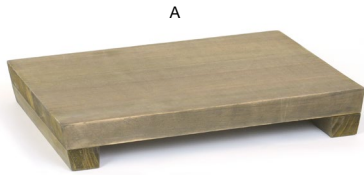

ASHEVILLE

cider

Eco-chic and versatile, the Asheville collection adds a rustic and modern touch to any presentation. Crafted from sustainable wood, each piece features a distinctive natural grain pattern for a look that's earthy and unique.

LIGHTWEIGHT & DURABLE | DISHWASHER-SAFE | VERSATILE DESIGNS

A

B

- | | | | | |
|----------|---|--------|--------------------|------------|
| A | 30" x 8" Asheville Board - Cider | pack 2 | SPT073NAW20 | NEW |
| | 30 x 8 x 3 in 76.4 x 20.4 x 7.6 cm | | | |
| B | 16" x 9" Asheville Board - Cider | pack 6 | SPT069NAW22 | NEW |
| | 16 x 9 x 3 in 40.8 x 23.1 x 7.7 cm | | | |

- A 12" x 8" Asheville Board - Cider** pack 6 **SPT070NAW22** **NEW**
12 x 8 x 1.75 in | 30.5 x 20.6 x 4.5 cm
- B 12" x 5" Asheville Board - Cider** pack 6 **SPT071NAW22** **NEW**
12 x 5 x 1.75 in | 30.5 x 12.8 x 4.5 cm
- C 9" x 7" Asheville Board - Cider** pack 6 **SPT072NAW22** **NEW**
9 x 7 x 1.75 in | 23 x 18 x 4.5 cm

19" x 13" Asheville Tray - Cider
19 x 13 x 1.5 in
48 x 33 x 4 cm
pack 4
RRT005NAW21

Metroweave® tray liners available
See on pages 186-191

13" x 9" Asheville Sheet Pan - Cider
13 x 9 x 1 in
33 x 23 x 2.5 cm
pack 4
SPT058NAW21