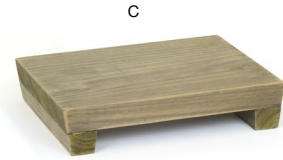

LIGHTWEIGHT & DURABLE | DISHWASHER-SAFE | VERSATILE DESIGNS

A

B

- | | | | | |
|----------|---|--------|--------------------|------------|
| A | 30" x 8" Asheville Board - Cider | pack 2 | SPT073NAW20 | NEW |
| | 30 x 8 x 3 in 76.4 x 20.4 x 7.6 cm | | | |
| B | 16" x 9" Asheville Board - Cider | pack 6 | SPT069NAW22 | NEW |
| | 16 x 9 x 3 in 40.8 x 23.1 x 7.7 cm | | | |

- A 12" x 8" Asheville Board - Cider** pack 6 **SPT070NAW22** **NEW**
12 x 8 x 1.75 in | 30.5 x 20.6 x 4.5 cm
- B 12" x 5" Asheville Board - Cider** pack 6 **SPT071NAW22** **NEW**
12 x 5 x 1.75 in | 30.5 x 12.8 x 4.5 cm
- C 9" x 7" Asheville Board - Cider** pack 6 **SPT072NAW22** **NEW**
9 x 7 x 1.75 in | 23 x 18 x 4.5 cm

19" x 13" Asheville Tray - Cider
19 x 13 x 1.5 in
48 x 33 x 4 cm
pack 4
RRT005NAW21

Metroweave® tray liners available
See on pages 186-191

13" x 9" Asheville Sheet Pan - Cider
13 x 9 x 1 in
33 x 23 x 2.5 cm
pack 4
SPT058NAW21