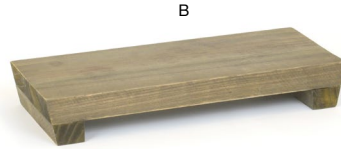

ASHEVILLE

cider

Eco-chic and versatile, the Asheville collection adds a rustic and modern touch to any presentation. Crafted from sustainable wood, each piece features a distinctive natural grain pattern for a look that's earthy and unique.

LIGHTWEIGHT & DURABLE | DISHWASHER-SAFE | VERSATILE DESIGNS

A

B

- | | | | | |
|----------|---|--------|--------------------|------------|
| A | 30" x 8" Asheville Board - Cider | pack 2 | SPT073NAW20 | NEW |
| | 30 x 8 x 3 in 76.4 x 20.4 x 7.6 cm | | | |
| B | 16" x 9" Asheville Board - Cider | pack 6 | SPT069NAW22 | NEW |
| | 16 x 9 x 3 in 40.8 x 23.1 x 7.7 cm | | | |

- A 12" x 8" Asheville Board - Cider** pack 6 **SPT070NAW22** **NEW**
12 x 8 x 1.75 in | 30.5 x 20.6 x 4.5 cm
- B 12" x 5" Asheville Board - Cider** pack 6 **SPT071NAW22** **NEW**
12 x 5 x 1.75 in | 30.5 x 12.8 x 4.5 cm
- C 9" x 7" Asheville Board - Cider** pack 6 **SPT072NAW22** **NEW**
9 x 7 x 1.75 in | 23 x 18 x 4.5 cm

19" x 13" Asheville Tray - Cider
19 x 13 x 1.5 in
48 x 33 x 4 cm
pack 4
RRT005NAW21

Metroweave® tray liners available
See on pages 186-191

13" x 9" Asheville Sheet Pan - Cider
13 x 9 x 1 in
33 x 23 x 2.5 cm
pack 4
SPT058NAW21