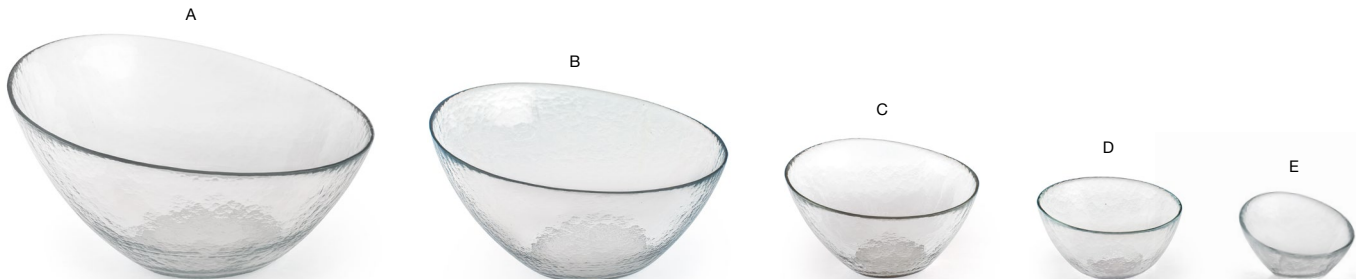

GLASSWARE

clear & frosted

Glassware features a wide variety of trend-forward designs for bar, tabletop, and buffet. These pieces provide a versatile array of presentation possibilities from cocktails to appetizers, and more.

UNIQUE SERVING | VERSATILE DESIGNS | DISHWASHER SAFE

- A** 11.75" Round Kaleidoscope™
Slanted Bowl - 108 oz
11.75 dia x 6.5 in | 29.9 dia x 16.7 cm, 3.2 L
- B** 10" Round Kaleidoscope™
Slanted Bowl - 80 oz
10 dia x 5.5 in | 25.5 dia x 14.2 cm, 2.4 L
- C** 7.25" Round Kaleidoscope™
Slanted Bowl - 29 oz
7.25 dia x 4.25 in | 18.6 dia x 10.6 cm, 858 ml

- pack 2 **DBO051CLG20**
- pack 4 **DBO050CLG21**
- pack 6 **DBO049CLG22**

- D** 5" Round Kaleidoscope™
Slanted Bowl - 8 oz
5 dia x 2.75 in | 12.6 dia x 6.8 cm, 237 ml
- E** 4" Round Kaleidoscope™
Slanted Footed Bowl - 5 oz
4 dia x 3 in | 9.9 dia x 7.7 cm, 148 ml

- pack 12 **DBO048CLG23**
- pack 12 **DBO060CLG23**

A 6" Round Kaleidoscope™ Slanted Footed Bowl - 16 oz
6 dia x 4.5 in | 15 dia x 11.5 cm, 473 ml

pack 12 **DBO061CLG23**

B 5" Round Kaleidoscope™ Slanted Footed Bowl - 8 oz
5 dia x 3.5 in | 12.5 dia x 9.2 cm, 237 ml