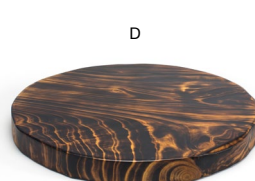

SUSTAINABLE | LIGHTWEIGHT & DURABLE | ORGANIC SHAPES

ASK ABOUT  
*customization!*

A

B

C

D

**A 14" Round ROOT® Board - Natural** pack 2 **SPT062NAW20**  
14 dia x 1.5 in | 35.5 dia x 3.8 cm

**B 14" Round ROOT® Board - Carbon** pack 2 **SPT062DWW20**  
14 dia x 1.5 in | 35.5 dia x 3.8 cm

**Fits:**  
**7" Round Brushed Stainless**  
**Display Riser - Silver**  
**BRI015BSS21**  
See on page 68

**C 12" Round ROOT® Board - Natural** pack 2 **SPT049NAW20**  
12 dia x 1.5 in | 30.5 dia x 3.6 cm

**D 12" Round ROOT® Board - Carbon** pack 2 **SPT049DWW20**  
12 dia x 1.5 in | 30.5 dia x 3.6 cm

A

B

C

D

**A 16" x 10" ROOT® Board - Natural** pack 2 **SPT046NAW20**  
16 x 10 x 1.5 in | 40.5 x 25.5 x 3.7 cm