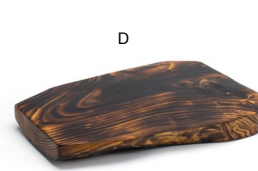

SUSTAINABLE | LIGHTWEIGHT & DURABLE | ORGANIC SHAPES

ASK ABOUT  
*customization!*

A

B

C

D

**A 14" Round ROOT® Board - Natural** pack 2 **SPT062NAW20**  
14 dia x 1.5 in | 35.5 dia x 3.8 cm

**B 14" Round ROOT® Board - Carbon** pack 2 **SPT062DWW20**  
14 dia x 1.5 in | 35.5 dia x 3.8 cm

**Fits:**  
**7" Round Brushed Stainless**  
**Display Riser - Silver**  
**BRI015BSS21**  
See on page 68

**C 12" Round ROOT® Board - Natural** pack 2 **SPT049NAW20**  
12 dia x 1.5 in | 30.5 dia x 3.6 cm

**D 12" Round ROOT® Board - Carbon** pack 2 **SPT049DWW20**  
12 dia x 1.5 in | 30.5 dia x 3.6 cm

A

B

C

D

**A 16" x 10" ROOT® Board - Natural** pack 2 **SPT046NAW20**  
16 x 10 x 1.5 in | 40.5 x 25.5 x 3.7 cm

**B 16" x 10" ROOT® Board - Carbon** pack 2 **SPT046DWW20**  
16 x 10 x 1.5 in | 40.5 x 25.5 x 3.7 cm

**C 12" x 9" ROOT® Board - Natural** pack 2 **SPT047NAW20**  
12 x 9 x 1.5 in | 30.5 x 23 x 3.8 cm

**D 12" x 9" ROOT® Board - Carbon** pack 2 **SPT047DWW20**  
12 x 9 x 1.5 in | 30.5 x 23 x 3.8 cm