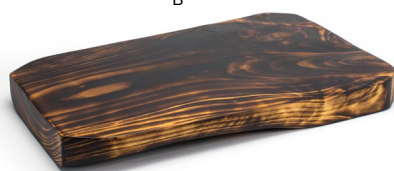

ASK ABOUT
customization!

A

B

C

D

A 14" Round ROOT® Board - Natural pack 2 **SPT062NAW20**
14 dia x 1.5 in | 35.5 dia x 3.8 cm

B 14" Round ROOT® Board - Carbon pack 2 **SPT062DWW20**
14 dia x 1.5 in | 35.5 dia x 3.8 cm

Fits:
7" Round Brushed Stainless
Display Riser - Silver
BRI015BSS21
See on page 68

C 12" Round ROOT® Board - Natural pack 2 **SPT049NAW20**
12 dia x 1.5 in | 30.5 dia x 3.6 cm

D 12" Round ROOT® Board - Carbon pack 2 **SPT049DWW20**
12 dia x 1.5 in | 30.5 dia x 3.6 cm

A

B

C

D

A 16" x 10" ROOT® Board - Natural pack 2 **SPT046NAW20**
16 x 10 x 1.5 in | 40.5 x 25.5 x 3.7 cm

B 16" x 10" ROOT® Board - Carbon pack 2 **SPT046DWW20**
16 x 10 x 1.5 in | 40.5 x 25.5 x 3.7 cm

C 12" x 9" ROOT® Board - Natural pack 2 **SPT047NAW20**
12 x 9 x 1.5 in | 30.5 x 23 x 3.8 cm

D 12" x 9" ROOT® Board - Carbon pack 2 **SPT047DWW20**
12 x 9 x 1.5 in | 30.5 x 23 x 3.8 cm

UNIVERSAL TABLETOP ACCESSORIES - SUSTAINABLE - WOOD

14" x 8.25" Nami™ Board
14 x 8.25 x 2 in | 35.5 x 21 x 5.2 cm
pack 4
SPT044BBB21

9.5" Square Palm Wood Plate
9.5 sq x 1 in
24.4 sq x 2.5 cm
pack 6
DAP006PWW22