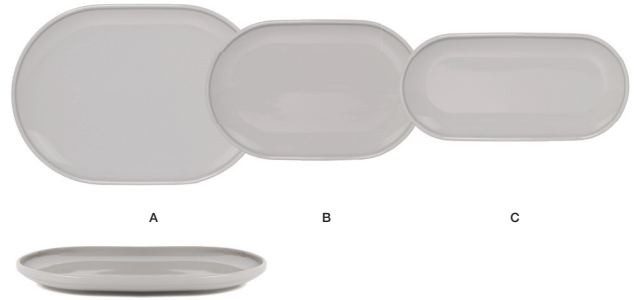

A	11oz Stainless Bevel™ Cup - Silver	4 dia x 5 x 4.5	Pack 12	DCS071BSS23
	6.25" Round Stainless Bevel™ Saucer - Silver	6.25 dia x 0.5	Pack 12	DCS072BSS23
B	3oz Stainless Bevel™ Cup - Silver	2.5 dia x 3.5 x 2	Pack 12	DCS073BSS23
	4.25" Round Stainless Bevel™ Saucer - Silver	4.25 x 0.5	Pack 12	DCS074BSS23
C	Bevel™ Stainless Salt & Pepper Set - 3oz - Silver	1.75 dia x 4.25	Pack 6	TSP020BSS22

CP = CUBIERTA DE PLATO DISPONIBLE

A	11" Round Bevel™ Plate - Stone	11 dia x 1.5	Pack 4	DDP094GYP21	CP
B	9" Round Bevel™ Plate - Stone	9 dia x 1.25	Pack 6	DDP095GYP22	
C	7.5" Round Bevel™ Plate - Stone	7.5 dia x 1	Pack 6	DSP047GYP22	
D	6" Round Bevel™ Plate - Stone	6 dia x 1	Pack 12	DAP092GYP23	